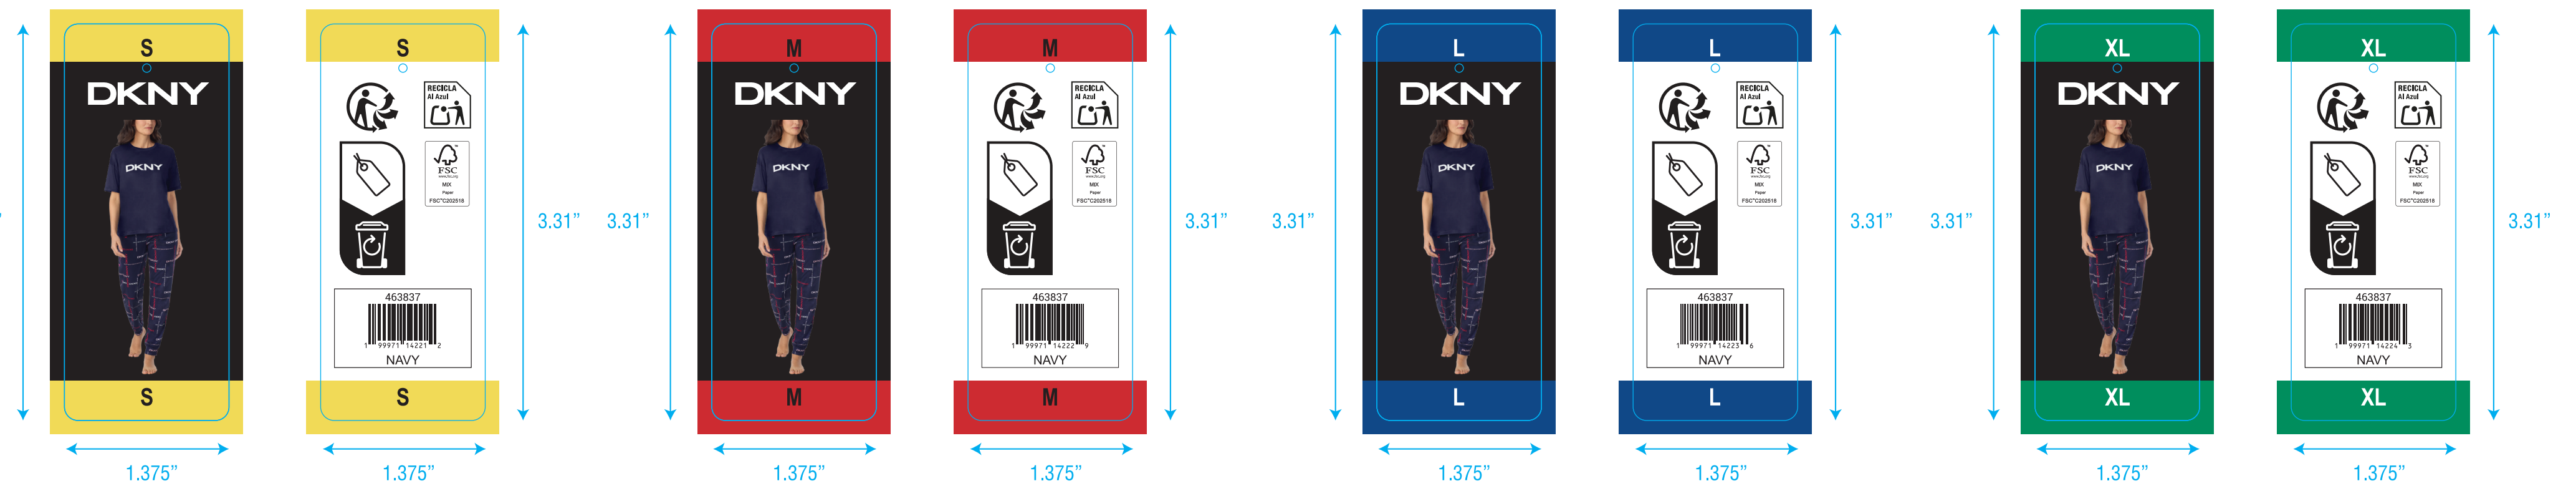

Relay Packaging Group (Global)

Room 801, 8th Floor, Building D1, Lane 388, Puwang Road, Meilong Town, Minhang District, Shanghai Zip code:200237

STYLE# ZY95205U
JOB # CSSH15009332
FILE NAME CSSH15009332 Costco_UK_EU DKNY SS Tee Jogger PJ set Sp26_PROD
DATE 03/24/2026
DIMENSIONS 1.375" W x 3.31"H
INKS 4/c + o/a matte varnish
MATERIAL 12PT C2S

Artwork

Po: _____ Product: _____ Size:1.375x3.31" Item no(reference#) : _____

Artwork: Pearson _____ Artwork date:2026.3.31 _____ Paper Grammage : _____

Front Color : ■ 1795C ■ 293C
■ 113C ■ 340C
 Back Color : ■ C ■ M
■ Y ■ K

— cut (模切线)

THIS ARTWORK WILL BE GOING TO PRINT!

PLEASE LOOK IT OVER CAREFULLY & CONTINUE ROUTING TO THE NEXT DEPARTMENT IN A TIMELY MANNER

By signing off on this artwork you are indicating that you have looked over and approved all artwork for placement, content and dimensions and have shown and received approval from any and all other necessary persons within your department.