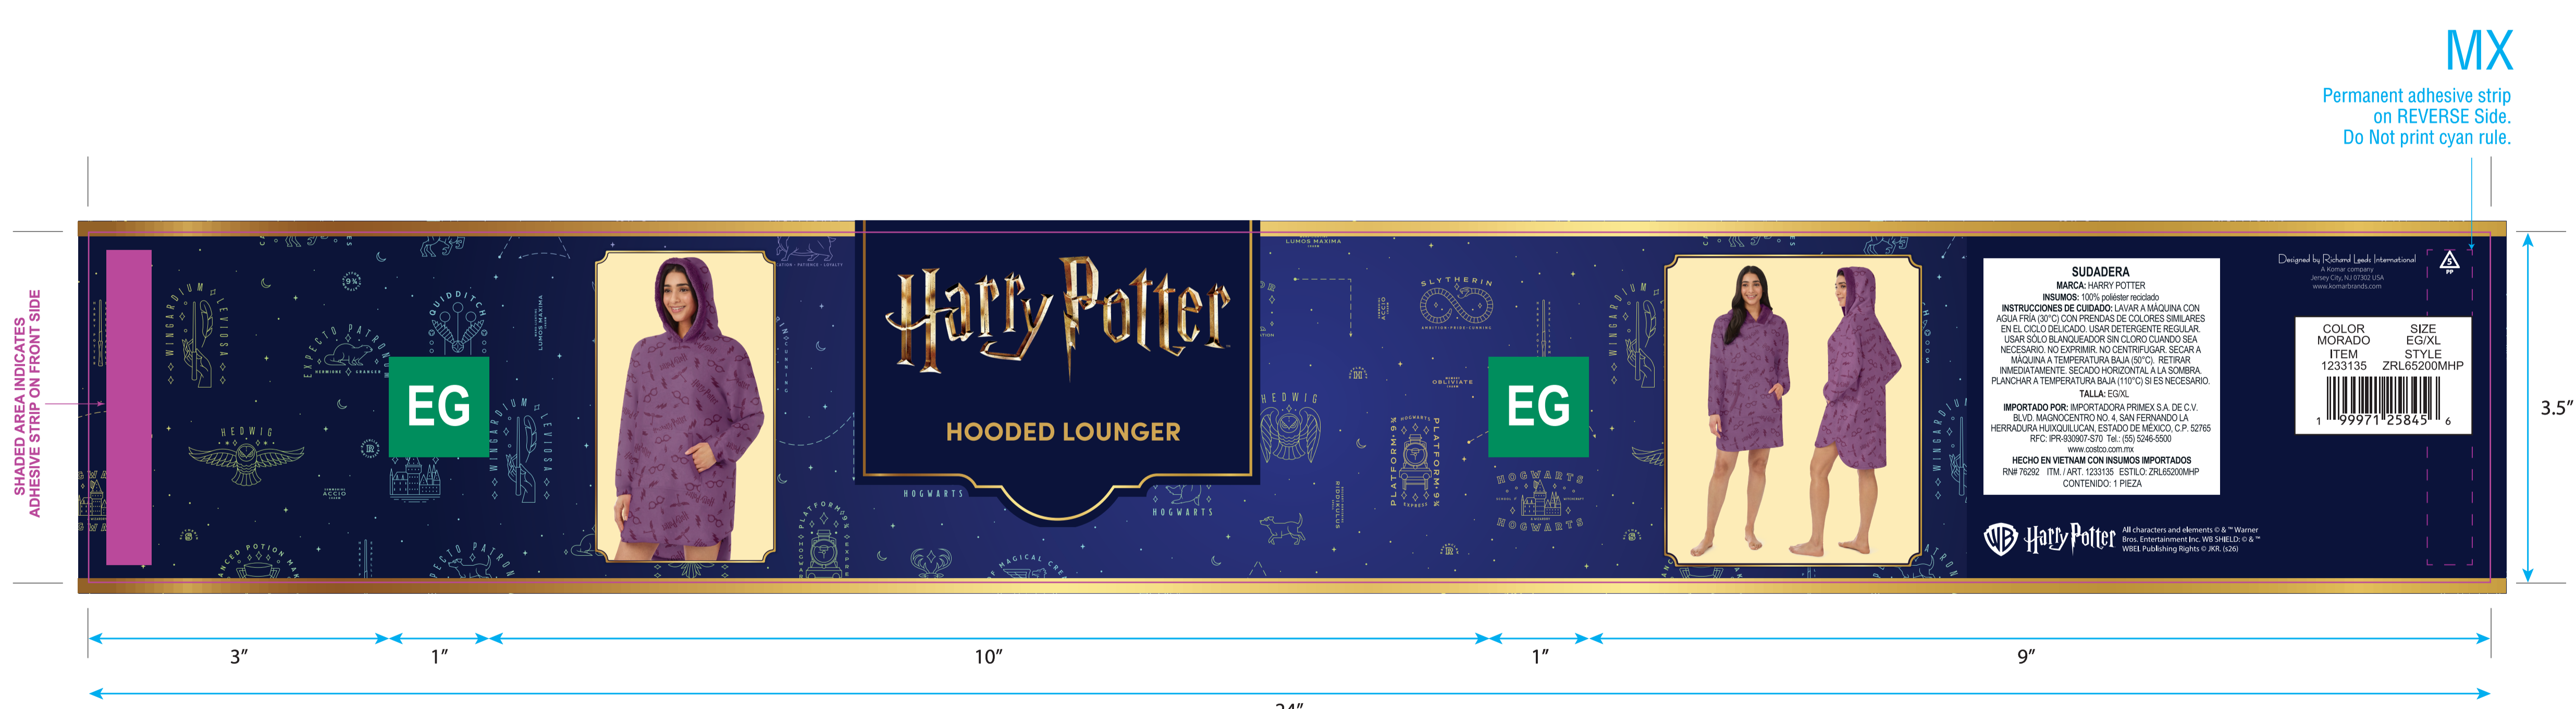

Product Size: 24"x3.5"
 CSSH19899374B
 COLOR: 4/C PROCESS

Pantone 113C Pantone 293C
 Pantone 1795C Pantone 340C

C M Y K

STYLE# ZRL6520M WPHP / ZRL6520M WPHP /
 JOB # CSSH19899374
 FILE NAME CSSH19899374 Color MX RL1 Hooded Lounger F26_RS
 DATE 03/05/2026
 DIMENSIONS 24" x 3.5"
 INKS
 MATERIAL

Brand: KOMAR

Item Code: _____ Product: _____ Size: 24"x3.5" Reference#: _____
 Artwork by: Pearson Artwork date: 2026.3.16 Paper Grammage: _____

Front Color: Pantone 113C Pantone 293C
 Pantone 1795C Pantone 340C