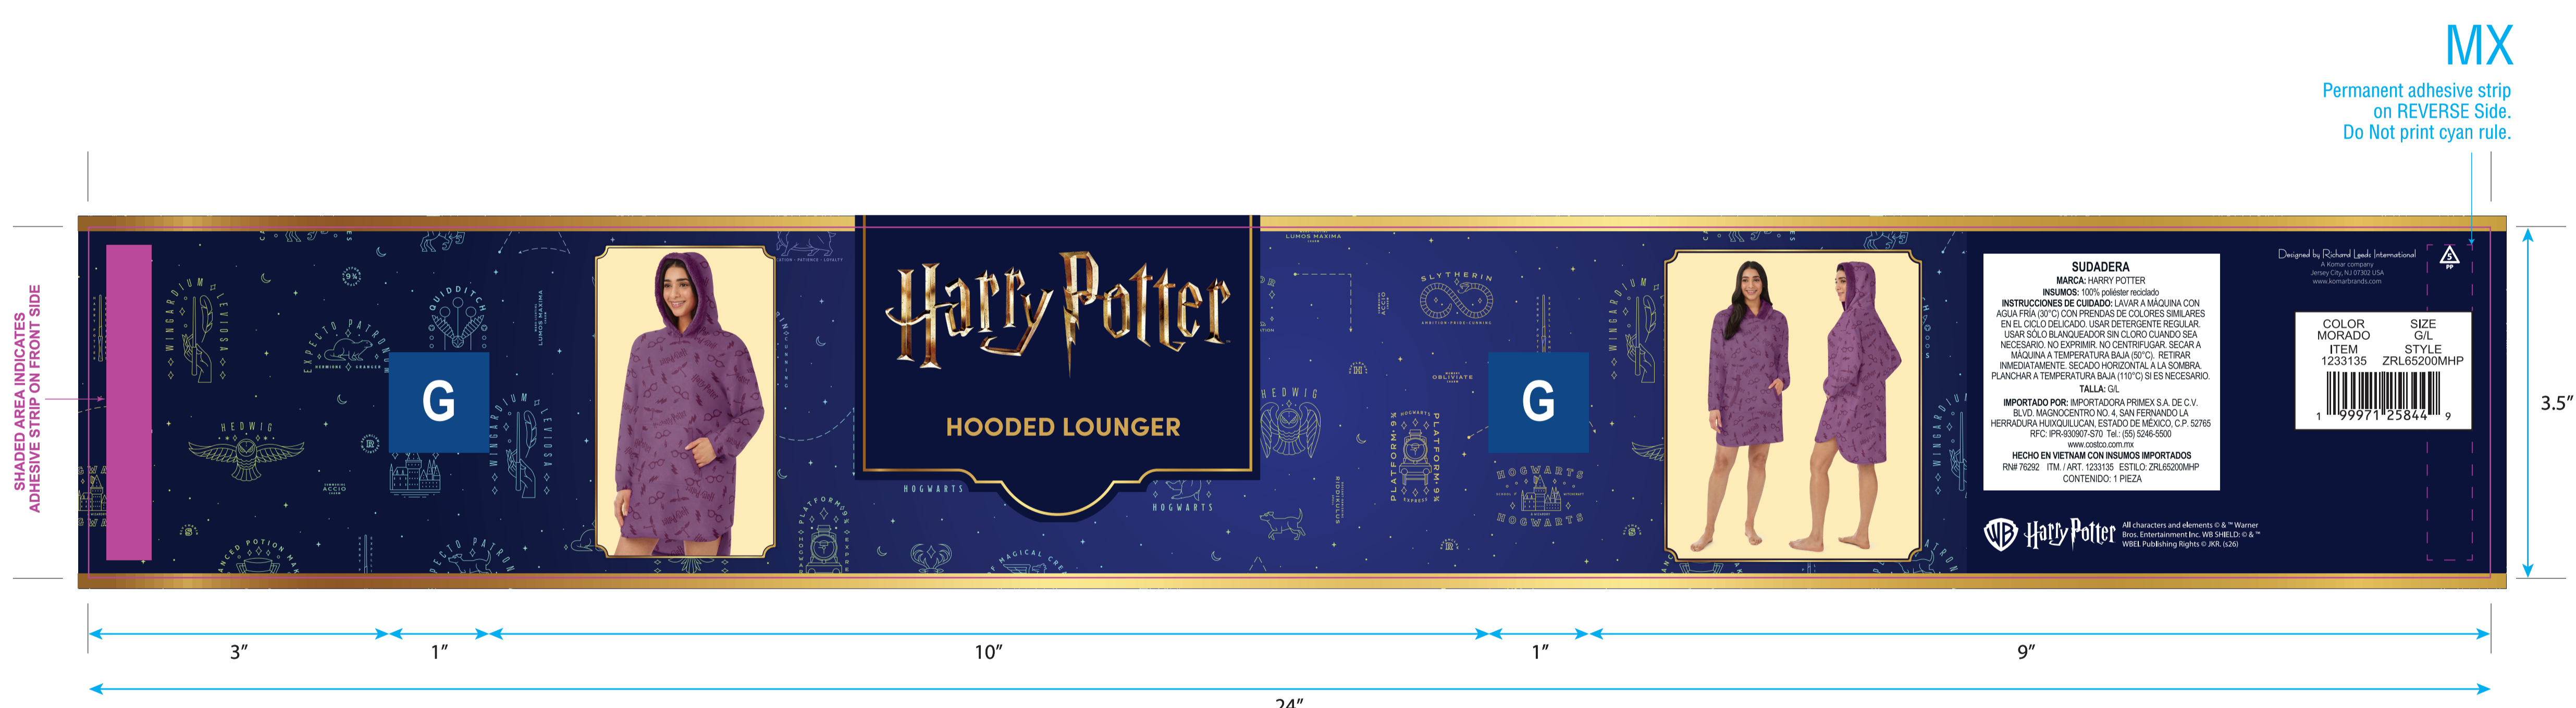

Product Size: 24"x3.5"
 CSSH19899374B
 COLOR: 4/C PROCESS

Pantone 113C Pantone 293C
 Pantone 1795C Pantone 340C

C M Y K

STYLE# ZRL6520M WPHP / ZRL6520M WPHP /
 JOB # CSSH19899374
 FILE NAME CSSH19899374 Color MX RL1 Hooded Lounger F26_RS
 DATE 03/05/2026
 DIMENSIONS 24" x 3.5"
 INKS
 MATERIAL

Brand: KOMAR

Item Code: _____ Product: _____ Size: 24"x3.5" Reference#: _____
 Artwork by: Pearson Artwork date: 2026.3.16 Paper Grammage: _____

Front Color: Pantone 113C Pantone 293C
 Pantone 1795C Pantone 340C