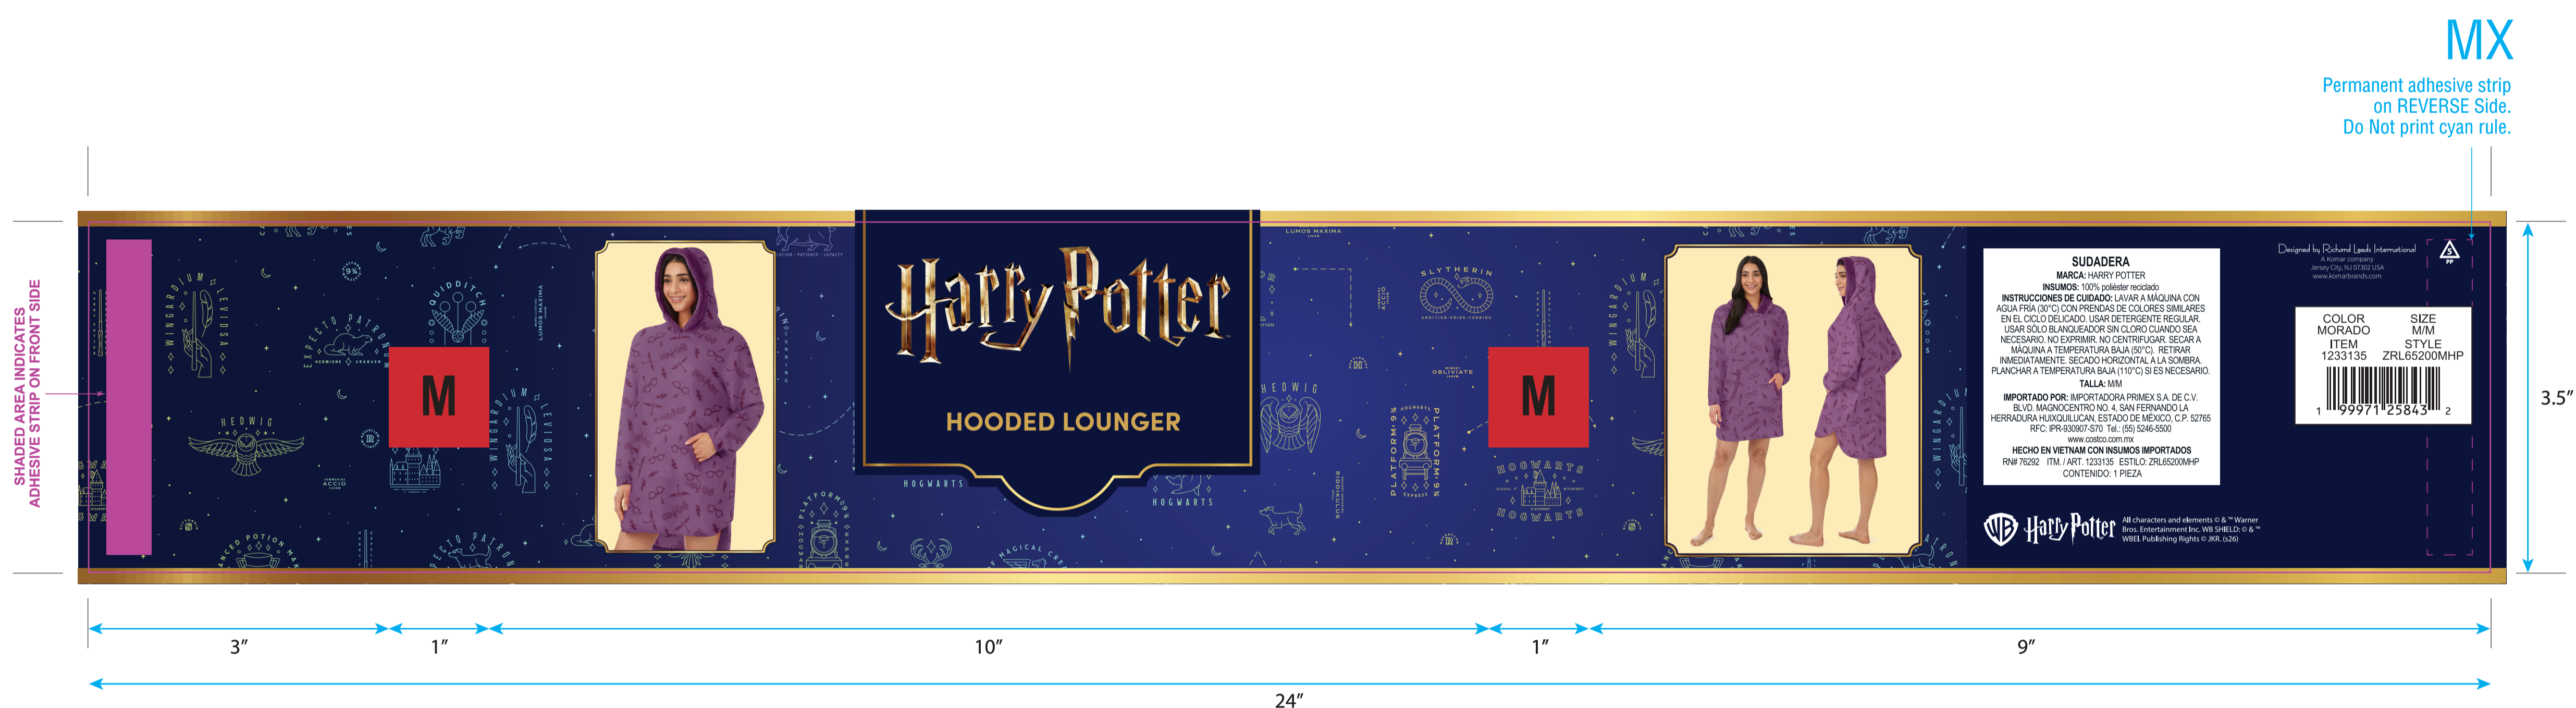

Product Size: 24"x3.5"
 CSSH19899374B
 COLOR: 4/C PROCESS

Pantone 113C Pantone 293C
 Pantone 1795C Pantone 340C

C M Y K

STYLE# ZRL6520M WPHP / ZRL6520M WPHP /
 JOB # CSSH19899374
 FILE NAME CSSH19899374 Color MX RL1 Hooded Lounger F26_RS
 DATE 03/05/2026
 DIMENSIONS 24" x 3.5"
 INKS
 MATERIAL

Brand: KOMAR

Item Code: _____ Product: _____ Size: 24"x3.5" Reference#: _____
 Artwork by: Pearson Artwork date: 2026.3.16 Paper Grammage: _____

Front Color: Pantone 113C Pantone 293C
 Pantone 1795C Pantone 340C