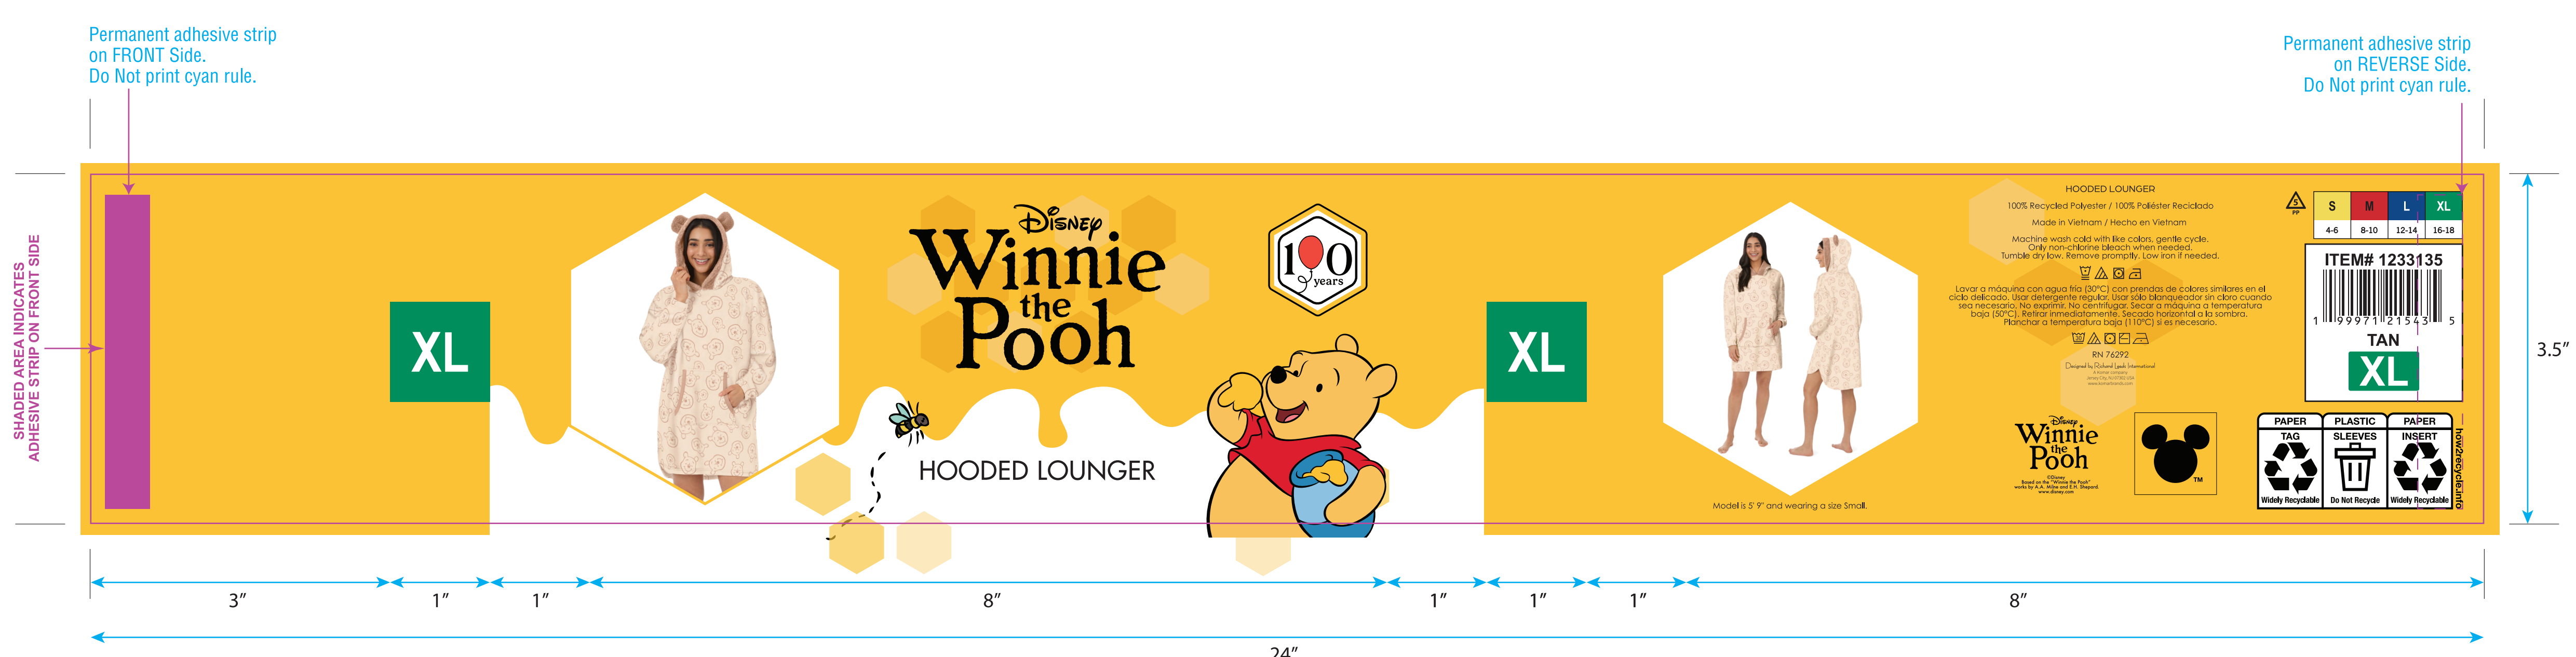

Product Size:24"x3.5"
 CSSH18989330A
 COLOR:4/C PROCESS

Pantone 113C Pantone 293C
 Pantone 1795C Pantone 340C

USA

USA

USA

USA

Brand:KOMAR

Item Code: _____ Product: _____ Size:24"x3.5" Reference#: _____

Artwork by: Pearson Artwork date:2026.3.16 Paper Grammage : _____

Front Color: Pantone 113C Pantone 293C
 Pantone 1795C Pantone 340C

— cut (横切线)

THIS ARTWORK WILL BE GOING TO PRINT!

PLEASE LOOK IT OVER CAREFULLY & CONTINUE ROUTING TO THE NEXT DEPARTMENT IN A TIMELY MANNER