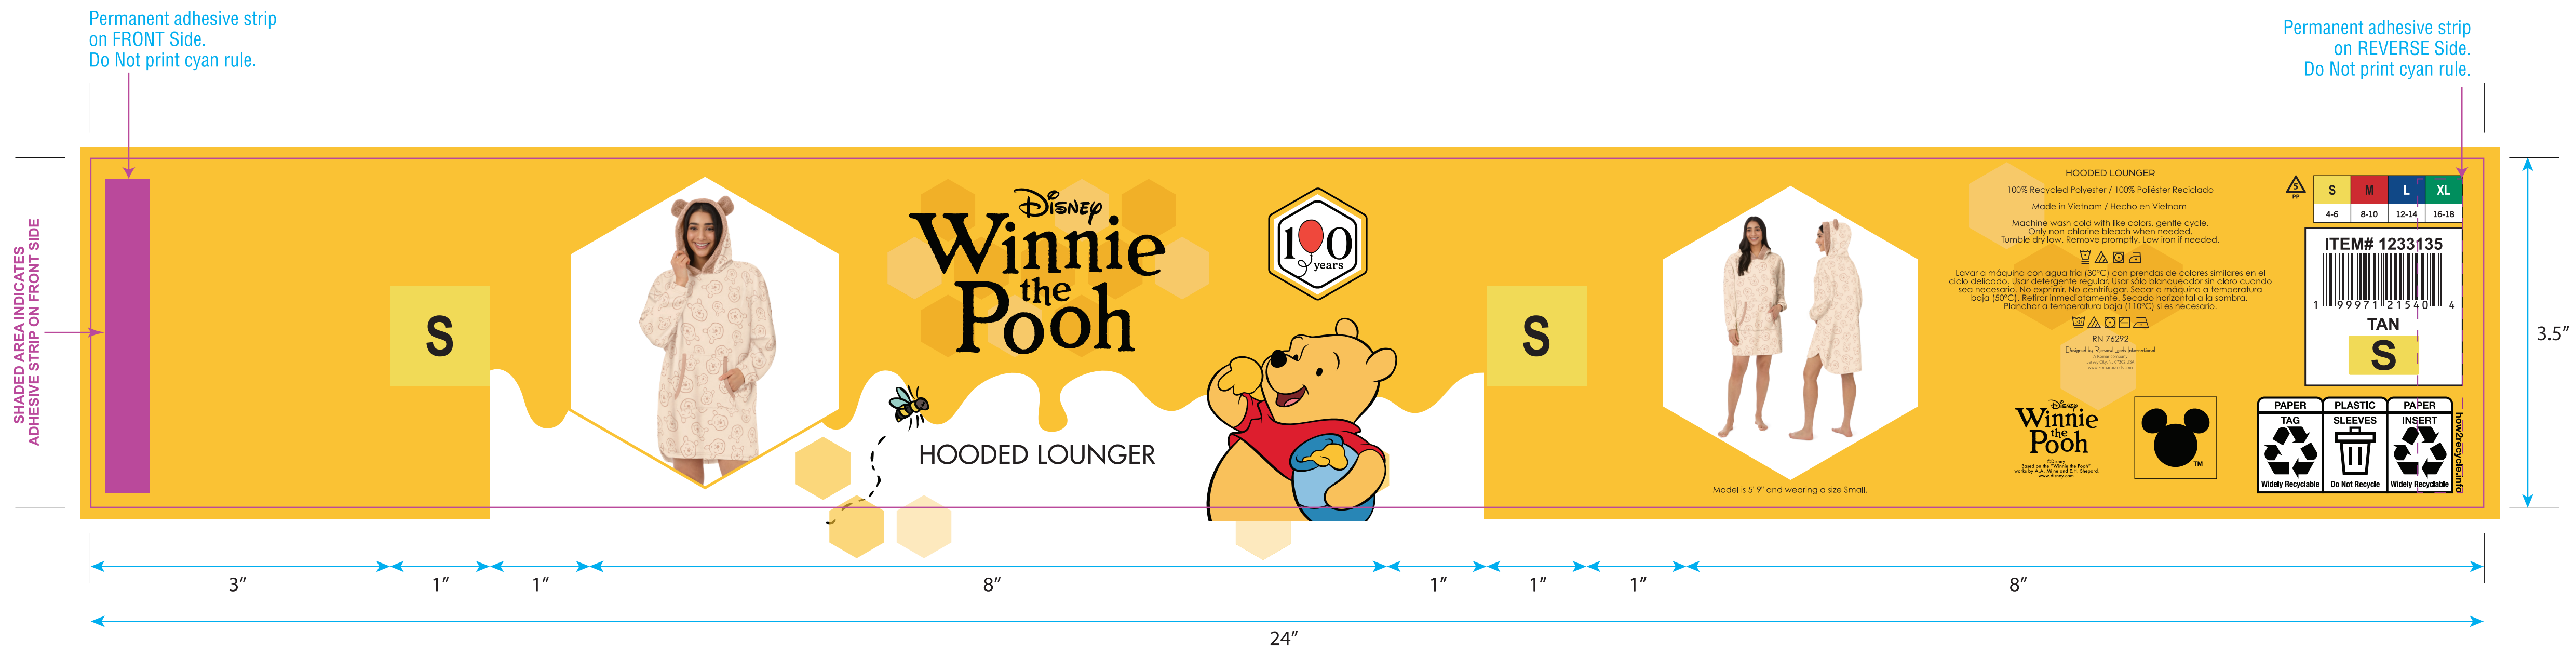

Product Size:24"x3.5"
 CSSH18989330A
 COLOR:4/C PROCESS

Pantone 113C Pantone 293C
 Pantone 1795C Pantone 340C

USA

USA

USA

USA

Brand:KOMAR

Item Code: _____ Product: _____ Size:24"x3.5" Reference#: _____

Artwork by: Pearson Artwork date:2026.3.16 Paper Grammage : _____

Front Color: Pantone 113C Pantone 293C
 Pantone 1795C Pantone 340C

— cut (横切线)

THIS ARTWORK WILL BE GOING TO PRINT!

PLEASE LOOK IT OVER CAREFULLY & CONTINUE ROUTING TO THE NEXT DEPARTMENT IN A TIMELY MANNER