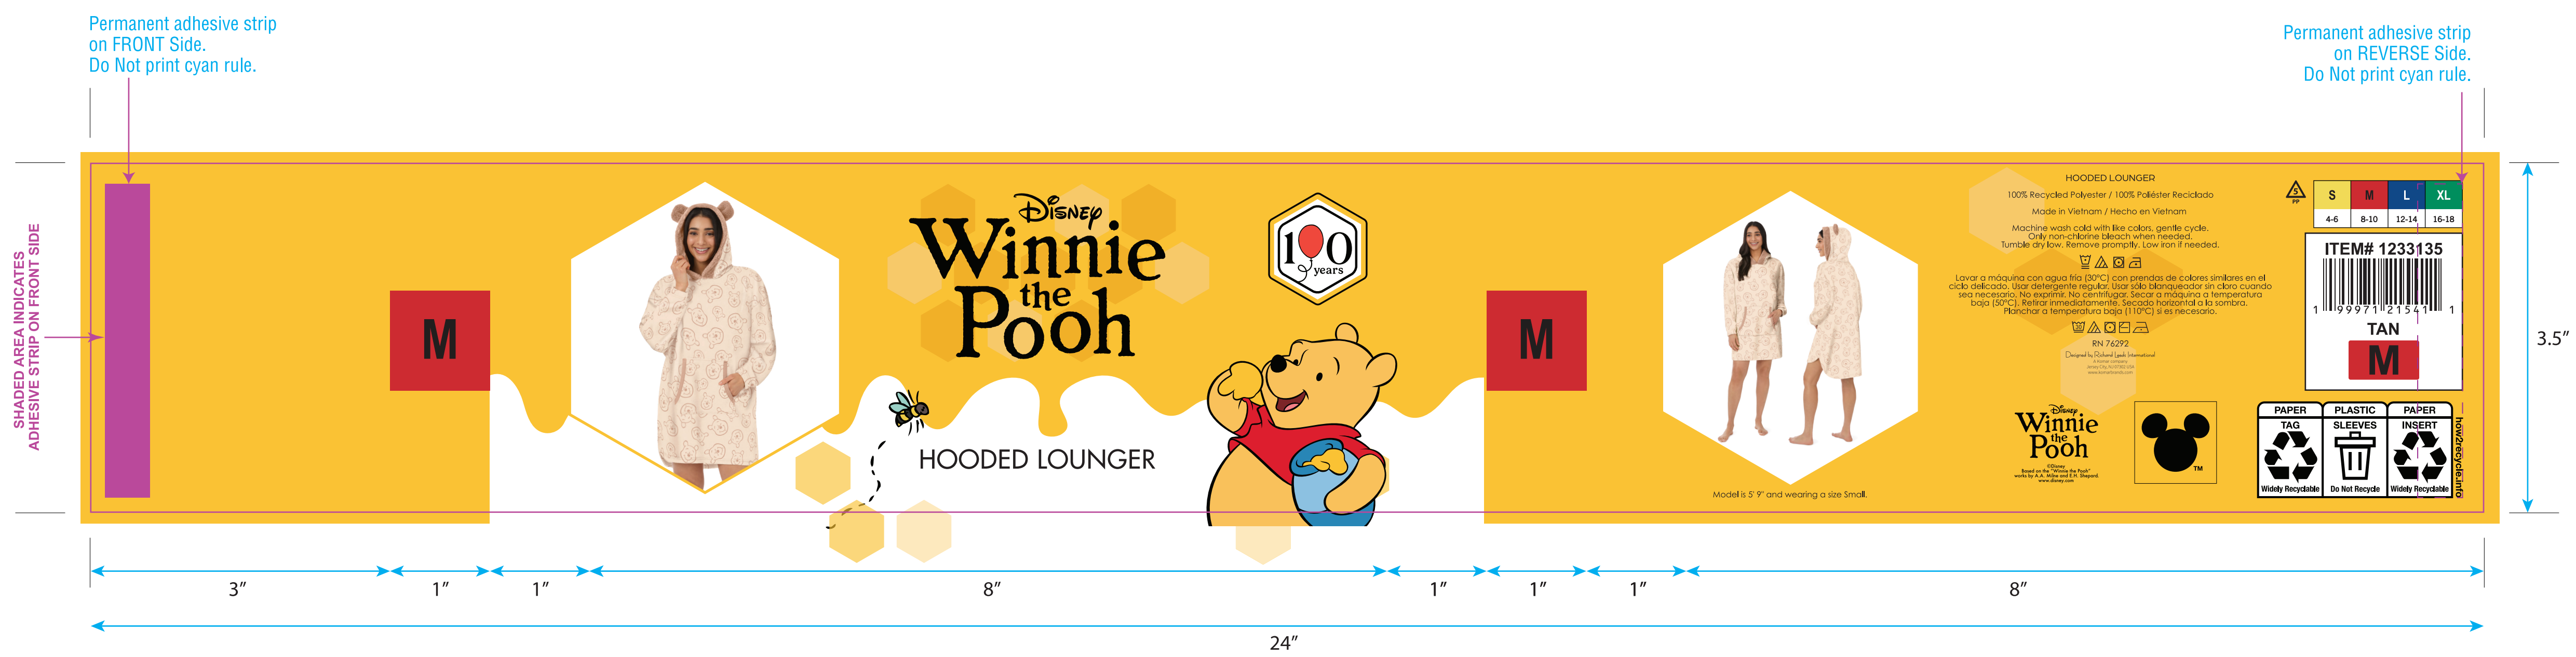

Product Size:24"x3.5"
 CSSH18989330A
 COLOR:4/C PROCESS

Pantone 113C Pantone 293C
 Pantone 1795C Pantone 340C

USA

USA

USA

USA

Brand:KOMAR

Item Code: _____ Product: _____ Size:24"x3.5" Reference#: _____

Artwork by: Pearson Artwork date:2026.3.16 Paper Grammage : _____

Front Color: Pantone 113C Pantone 293C
 Pantone 1795C Pantone 340C

— cut (横切线)

THIS ARTWORK WILL BE GOING TO PRINT!

PLEASE LOOK IT OVER CAREFULLY & CONTINUE ROUTING TO THE NEXT DEPARTMENT IN A TIMELY MANNER