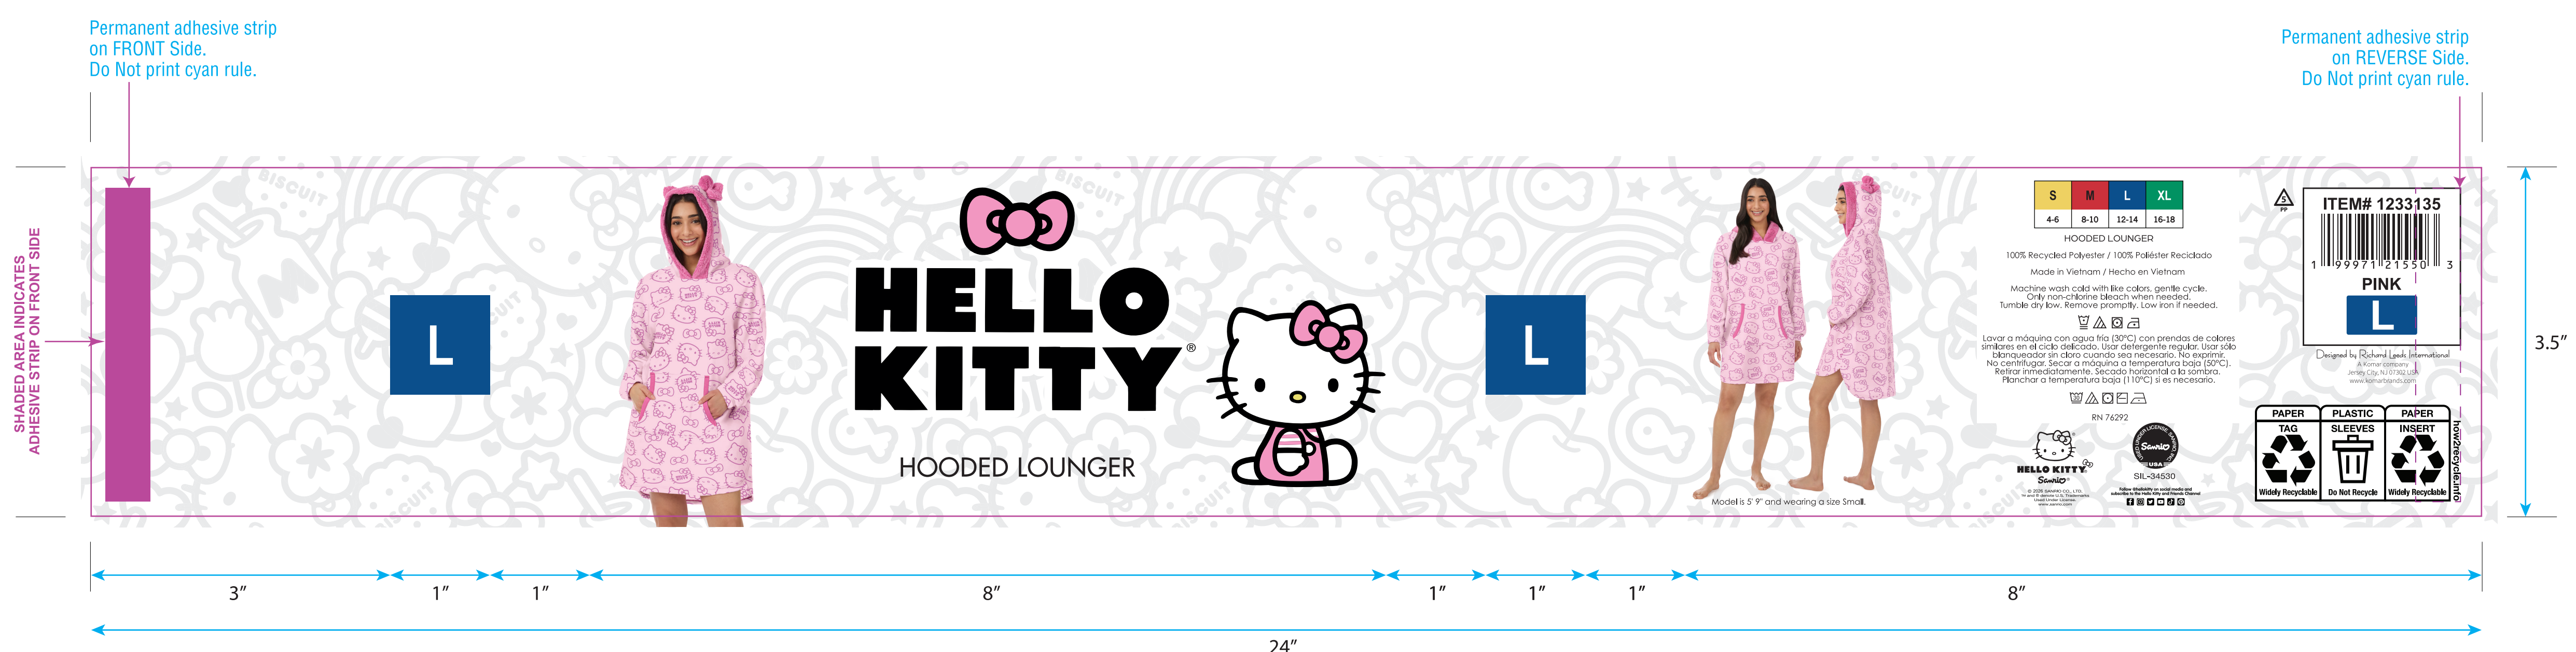

Product Size:24"x3.5"
 CSSH18989330C
 COLOR:4/C PROCESS

Pantone 113C
 Pantone 293C
 Pantone 210C
 Pantone 1795C
 Pantone 340C
 Pantone 100C

USA

USA

USA

USA

Brand:KOMAR

Item Code: _____ Product: _____ Size:24"x3.5" Reference#: _____
 Artwork by: Pearson Artwork date:2026.3.16 Paper Grammage : _____
 Front Color: _____
 Pantone 210C
 Pantone 100C

— cut (横切线)

THIS ARTWORK WILL BE GOING TO PRINT!

PLEASE LOOK IT OVER CAREFULLY & CONTINUE ROUTING TO THE NEXT DEPARTMENT IN A TIMELY MANNER

By signing off on this artwork you are indicating that you have looked over and approved all artwork for placement, content and dimensions and have shown and received approval from any and all other necessary persons within your department.