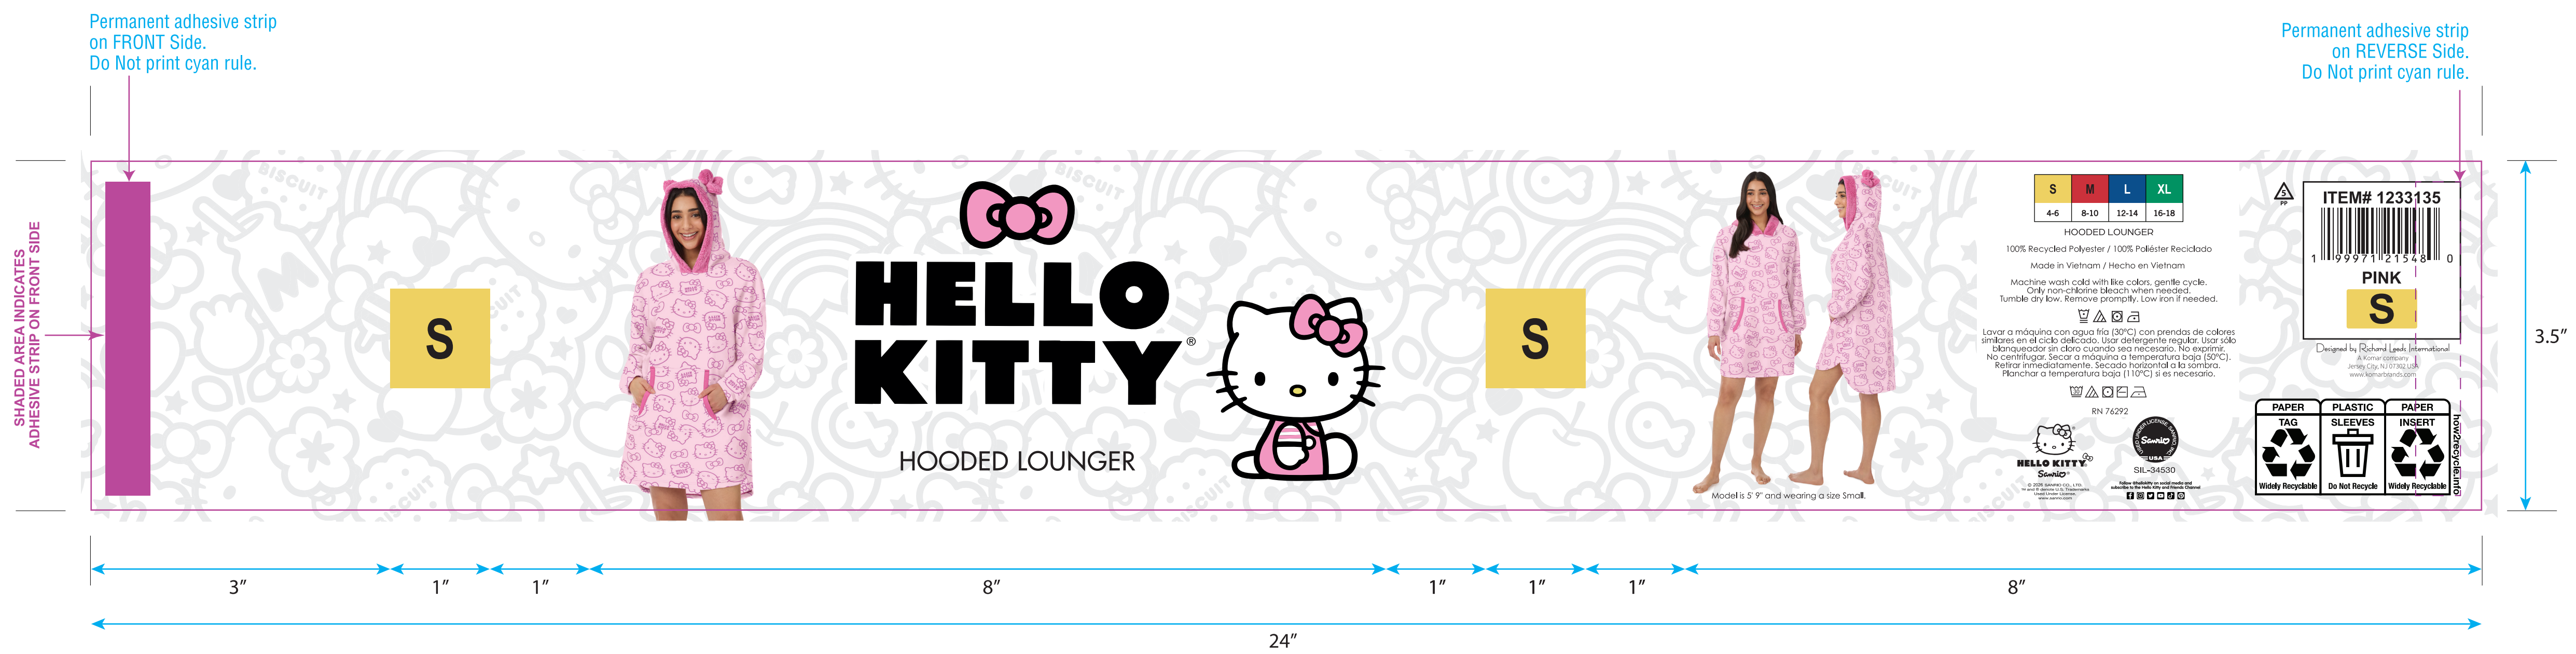

Product Size:24"x3.5"
 CSSH18989330C
 COLOR:4/C PROCESS

Pantone 113C
 Pantone 293C
 Pantone 210C
 Pantone 1795C
 Pantone 340C
 Pantone 100C

USA

USA

USA

USA

Brand:KOMAR

Item Code: _____ Product: _____ Size:24"x3.5" Reference#: _____
 Artwork by: Pearson Artwork date:2026.3.16 Paper Grammage : _____
 Front Color: _____
 Pantone 210C
 Pantone 100C

— cut (横切线)

THIS ARTWORK WILL BE GOING TO PRINT!

PLEASE LOOK IT OVER CAREFULLY & CONTINUE ROUTING TO THE NEXT DEPARTMENT IN A TIMELY MANNER

By signing off on this artwork you are indicating that you have looked over and approved all artwork for placement, content and dimensions and have shown and received approval from any and all other necessary persons within your department.