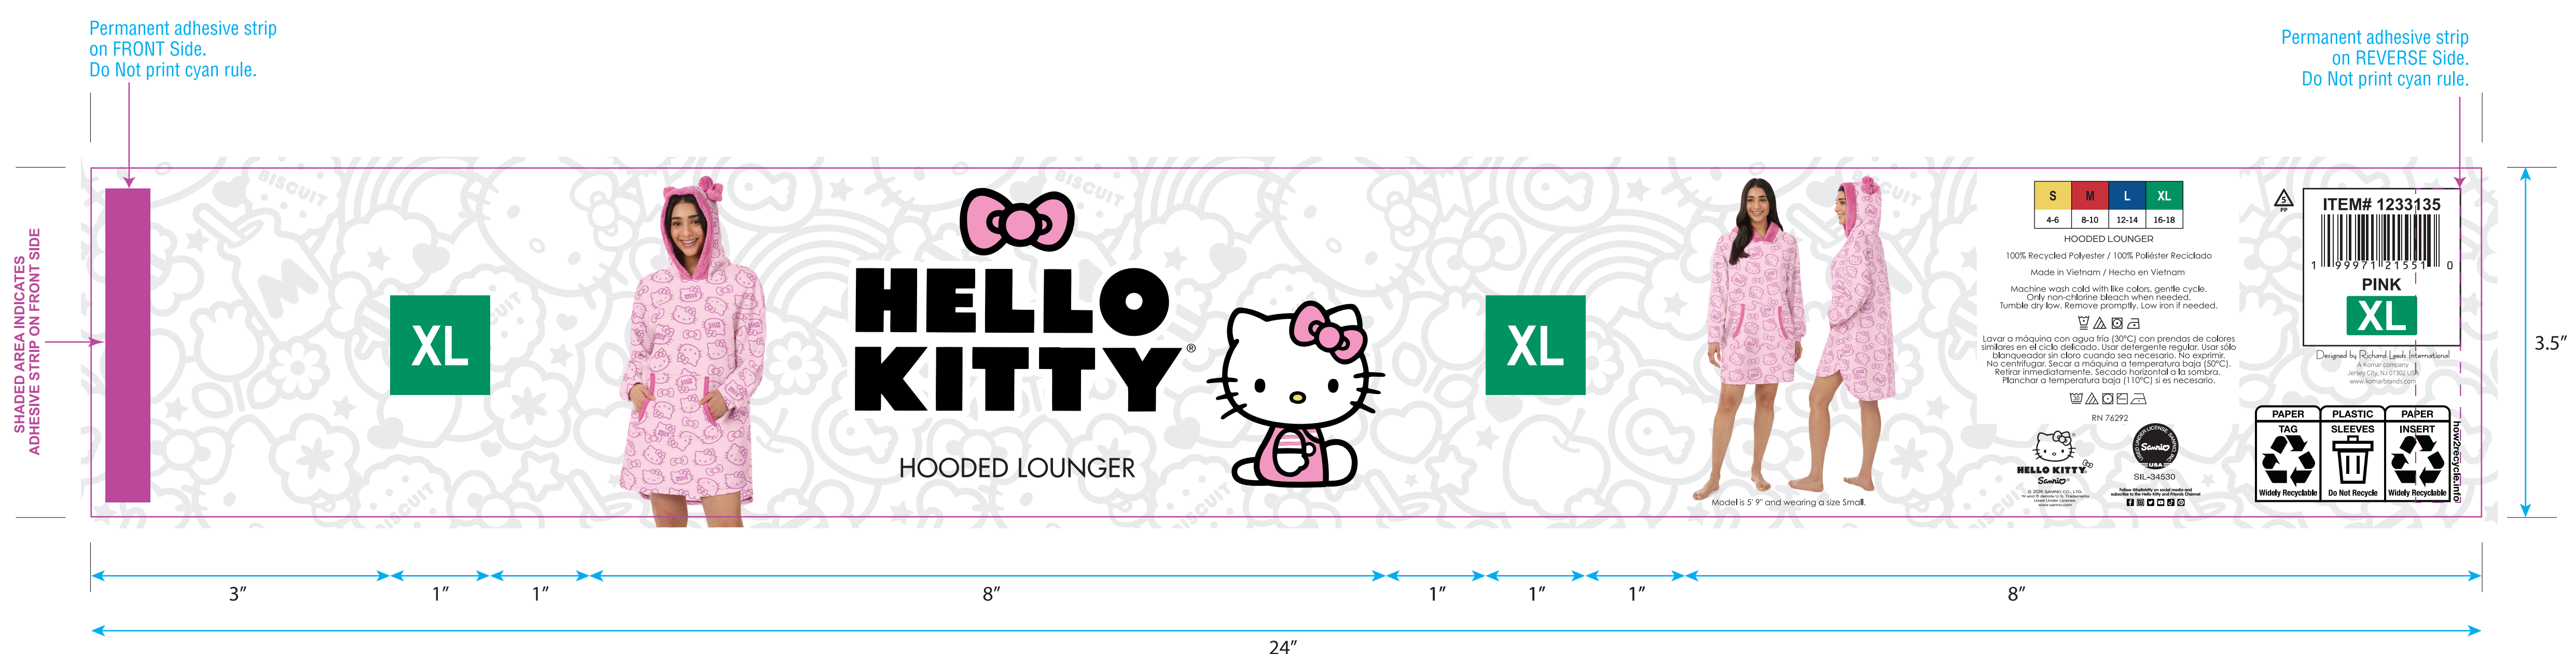

Product Size:24"x3.5"
 CSSH18989330C
 COLOR:4/C PROCESS

Pantone 113C
 Pantone 293C
 Pantone 210C
 Pantone 1795C
 Pantone 340C
 Pantone 100C

USA

USA

USA

USA

Brand:KOMAR

Item Code: _____ Product: _____ Size:24"x3.5" Reference#: _____
 Artwork by: Pearson Artwork date:2026.3.16 Paper Grammage : _____
 Front Color: _____
 Pantone 210C
 Pantone 100C

— cut (横切线)

THIS ARTWORK WILL BE GOING TO PRINT!

PLEASE LOOK IT OVER CAREFULLY & CONTINUE ROUTING TO THE NEXT DEPARTMENT IN A TIMELY MANNER

By signing off on this artwork you are indicating that you have looked over and approved all artwork for placement, content and dimensions and have shown and received approval from any and all other necessary persons within your department.