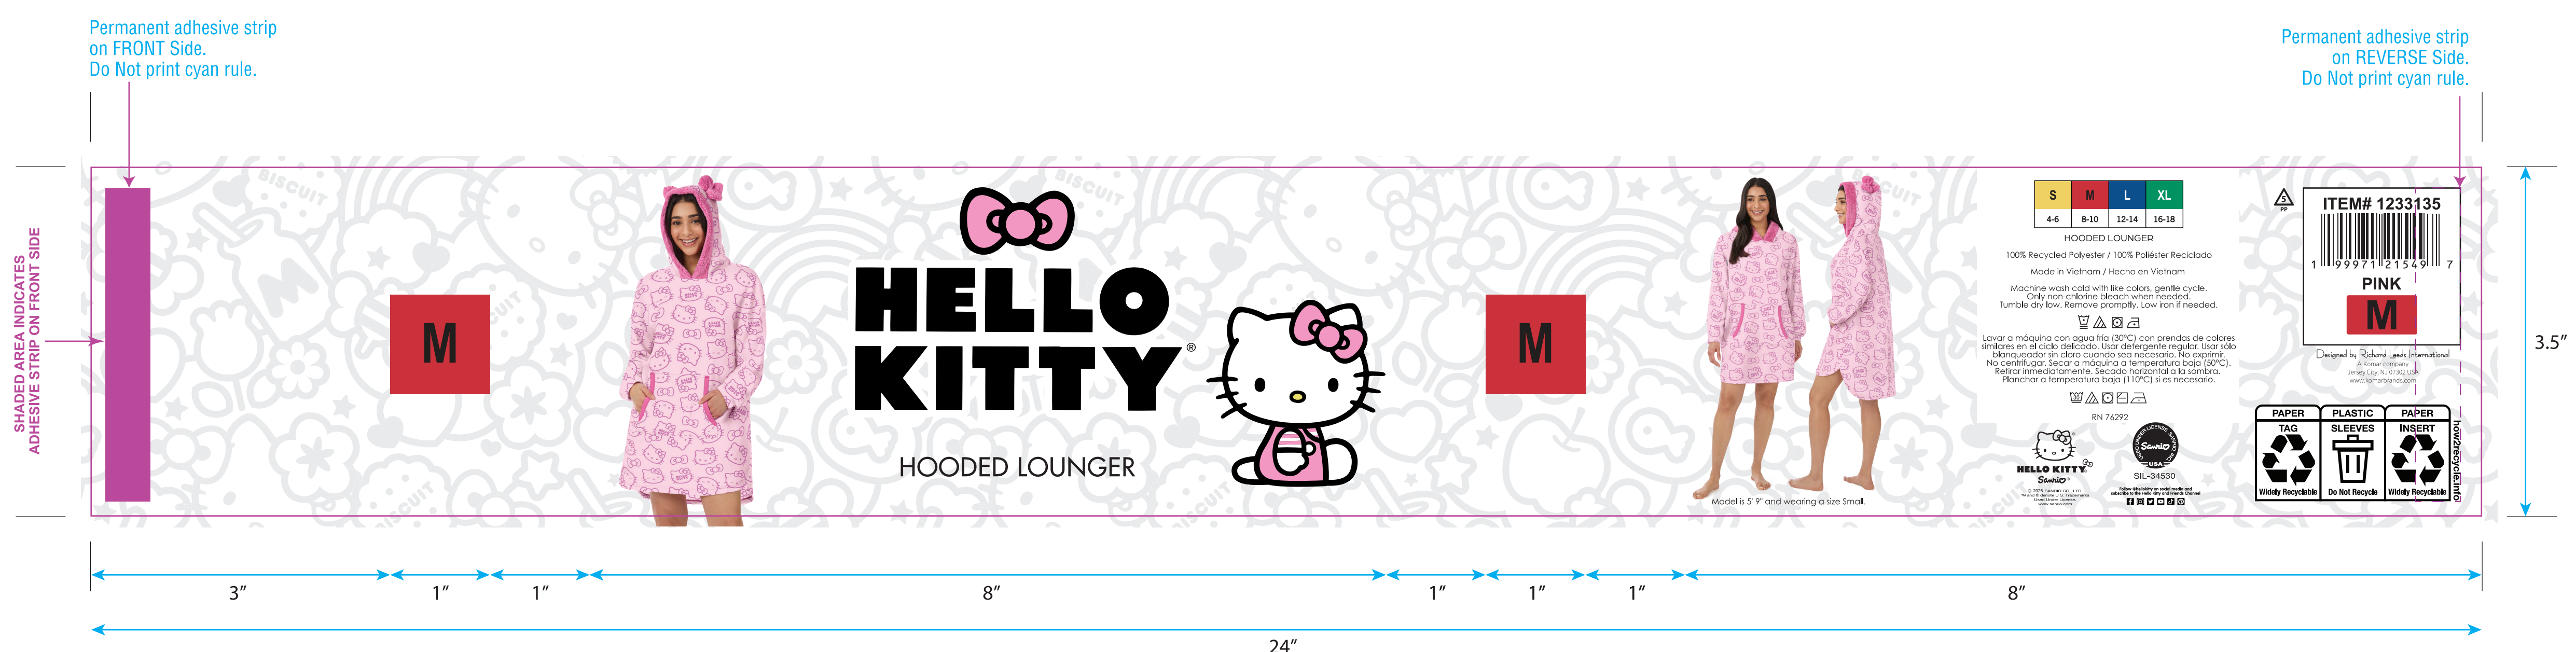

Product Size:24"x3.5"
 CSSH18989330C
 COLOR:4/C PROCESS

Pantone 113C
 Pantone 293C
 Pantone 210C
 Pantone 1795C
 Pantone 340C
 Pantone 100C

USA

USA

USA

USA

Brand:KOMAR

Item Code: _____ Product: _____ Size:24"x3.5" Reference#: _____
 Artwork by: Pearson Artwork date:2026.3.16 Paper Grammage : _____
 Front Color: _____
 Pantone 210C
 Pantone 100C

— cut (横切线)

THIS ARTWORK WILL BE GOING TO PRINT!

PLEASE LOOK IT OVER CAREFULLY & CONTINUE ROUTING TO THE NEXT DEPARTMENT IN A TIMELY MANNER

By signing off on this artwork you are indicating that you have looked over and approved all artwork for placement, content and dimensions and have shown and received approval from any and all other necessary persons within your department.