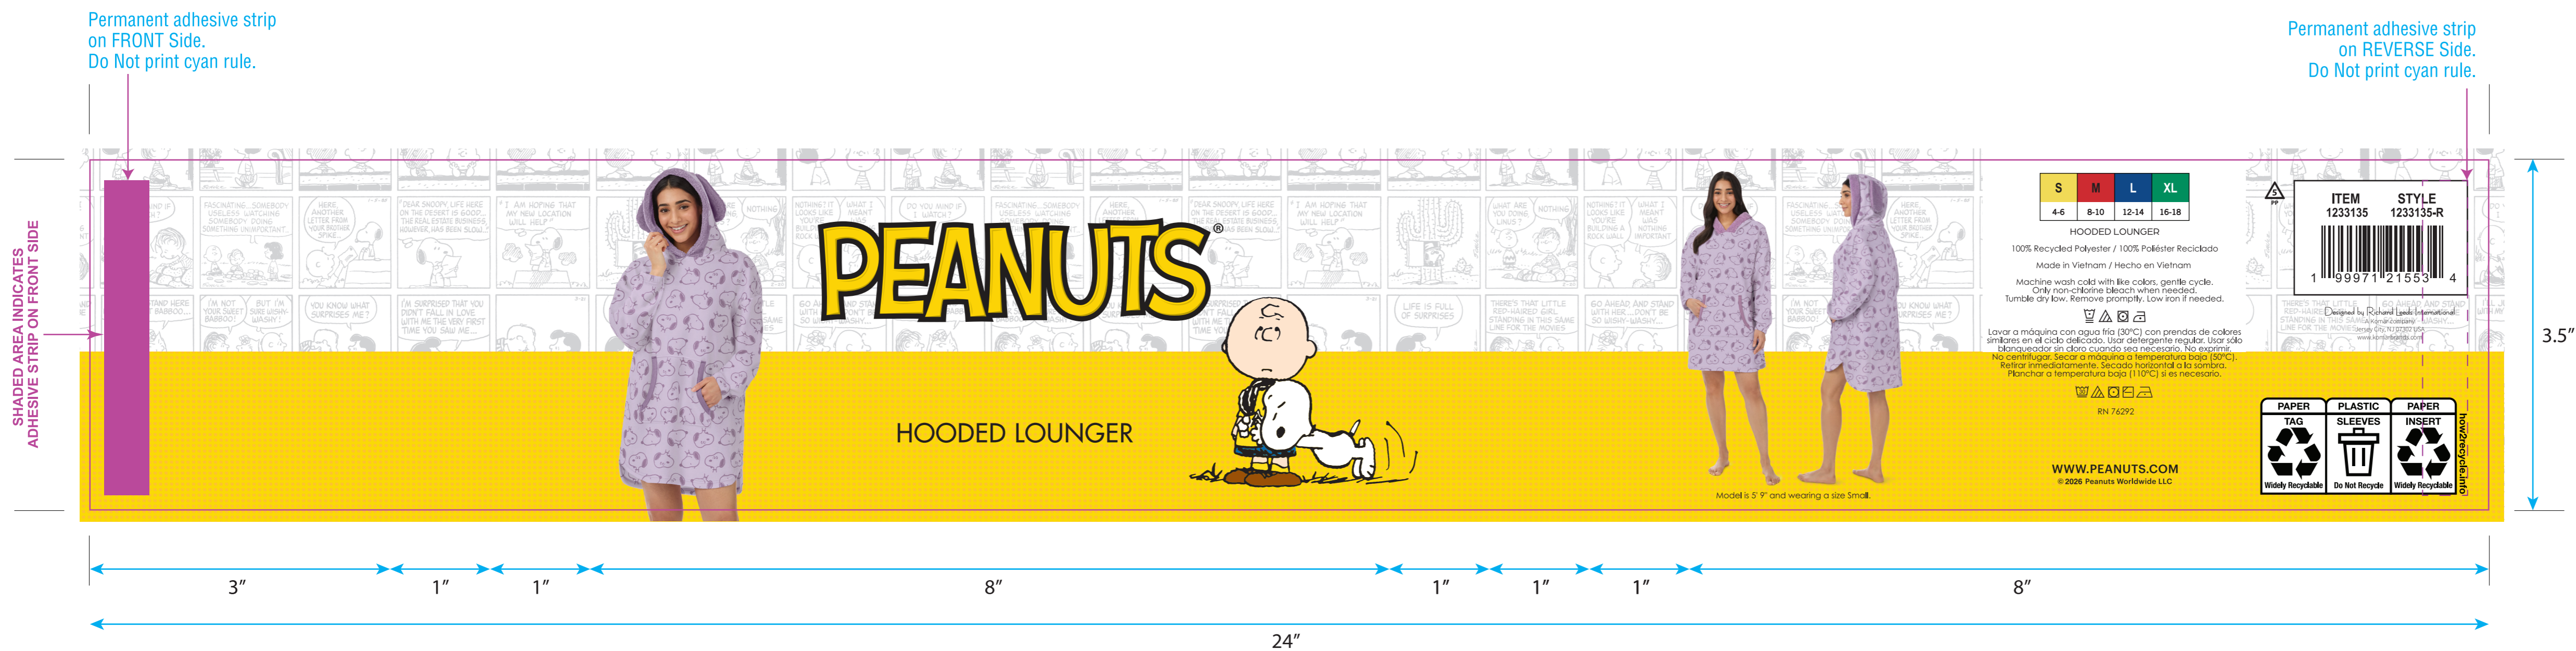

Relay Packaging Group (Global)

Room 801, 8th Floor, Building D1, Lane 388, Puwang Road, Meilong Town, Minhang District, Shanghai Zip code:200237

Product Size: 24"x3.5"

CSSH18989330E

COLOR: 4/C PROCESS

USA

Brand: KOMAR

Item Code:

Product:

Size: 24"x3.5"

Reference# :

Artwork by: Pearson

Artwork date: 2026.3.24

Paper Grammage :

Front Color:

cut (模切线)

THIS ARTWORK WILL BE GOING TO PRINT!

PLEASE LOOK IT OVER CAREFULLY & CONTINUE ROUTING TO THE NEXT DEPARTMENT IN A TIMELY MANNER

By signing off on this artwork you are indicating that you have looked over and approved all artwork for placement, content and dimensions and have shown and received approval from any and all other necessary persons within your department.