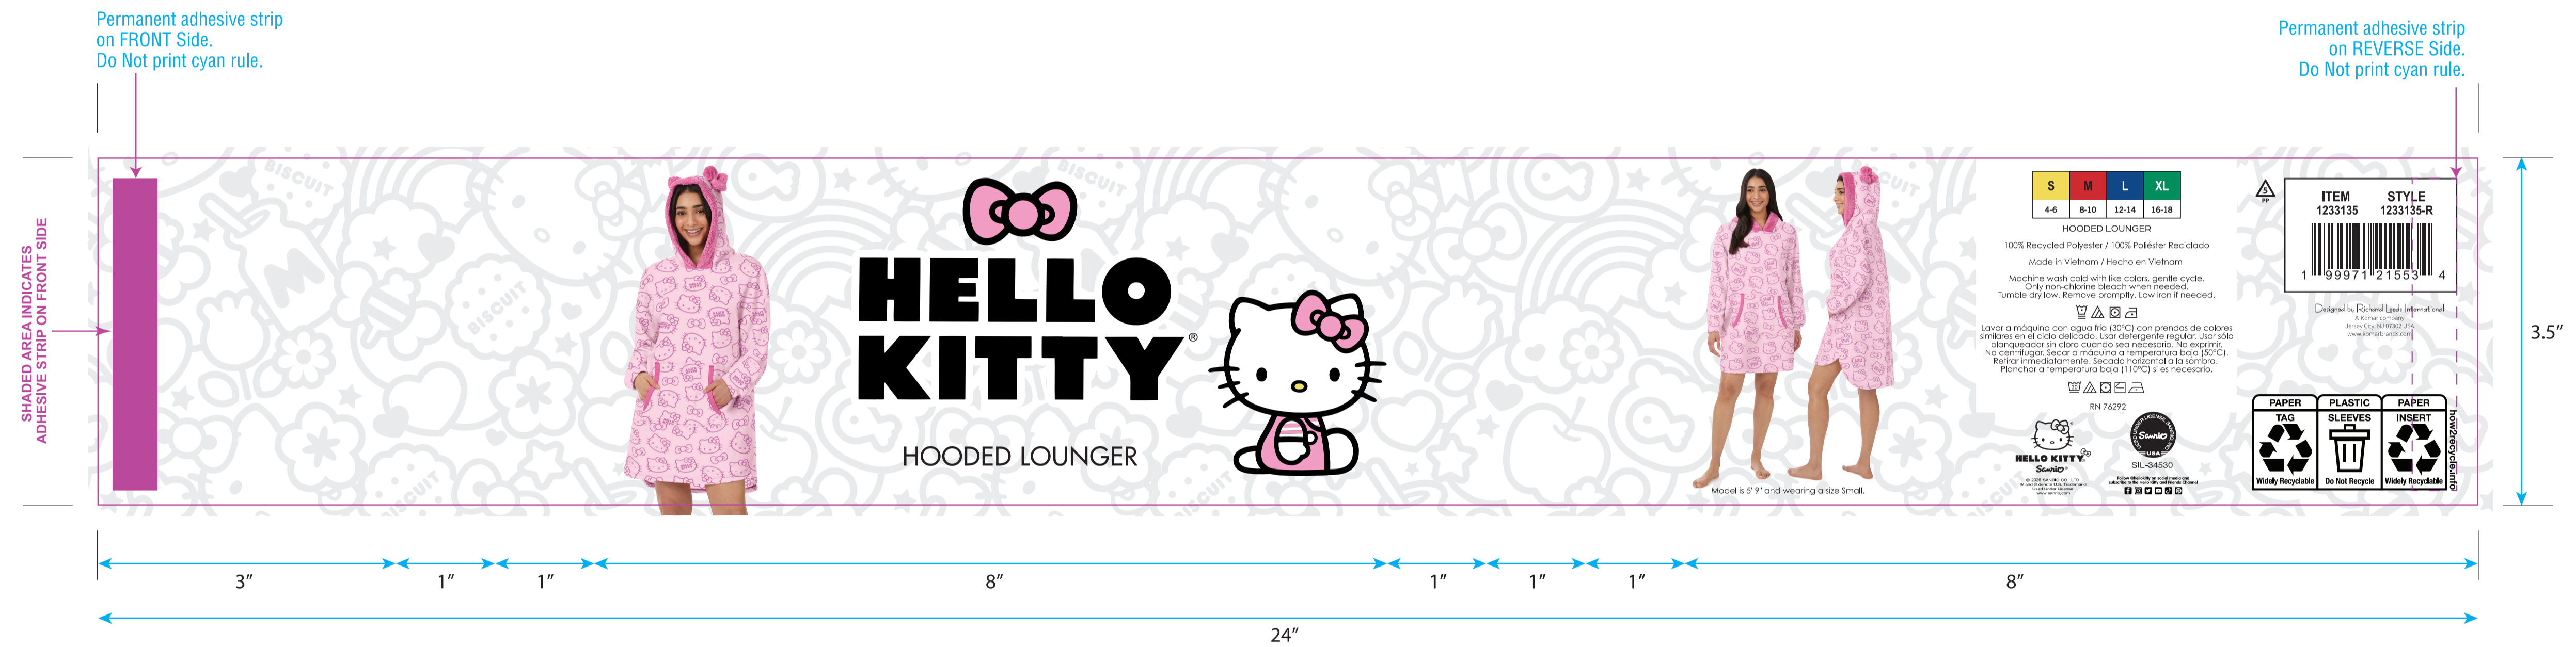

Relay Packaging Group (Global)

Room 801, 8th Floor, Building D1, Lane 388, Puwang Road, Meilong Town, Minhang District, Shanghai Zip code:200237

Product Size:24"x3.5"
 CSSH18989330F
 COLOR:4/C PROCESS

USA

Brand:KOMAR

Item Code: _____ Product: _____ Size:24"x3.5" Reference#: _____

Artwork by: Pearson Artwork date:2026.3.16 Paper Grammage : _____

cut (模切线)

THIS ARTWORK WILL BE GOING TO PRINT!

PLEASE LOOK IT OVER CAREFULLY & CONTINUE ROUTING TO THE NEXT DEPARTMENT IN A TIMELY MANNER