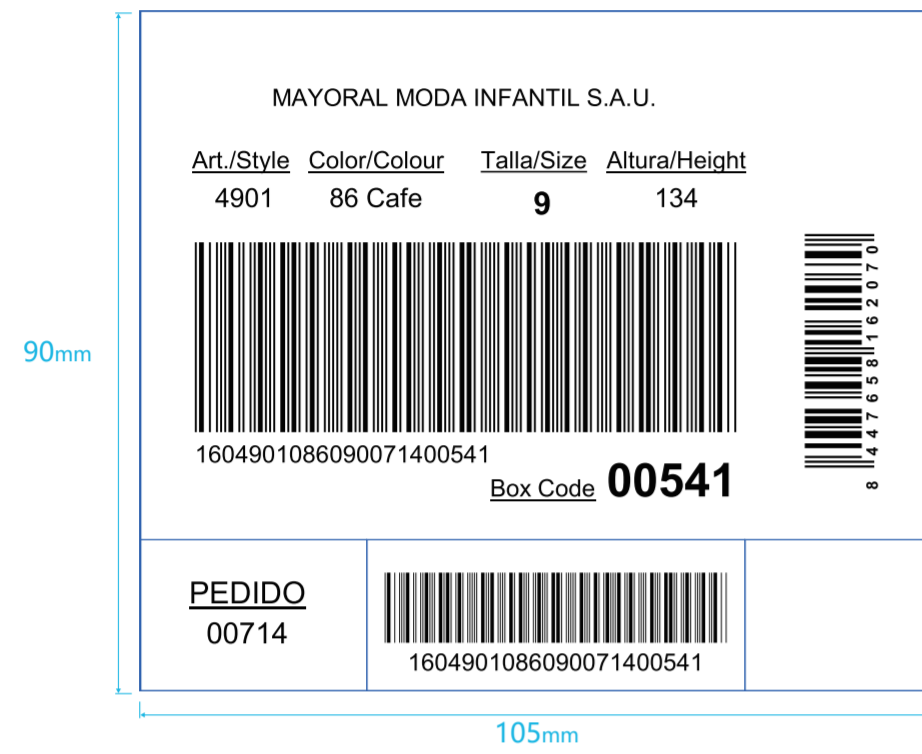

Order Preview

MAYORA-178 NINGBO HALIDA IMP. & EXP. CO., LTD

Order Number: 00714

Order Date: 03/04/2026

Validation Date: 03/04/2026

Total Quantity:请参考PDF

Artwork

Artwork by : Pearson

Product:TYPE1

Size:105x90mm

Back Color : ● Pantone Black c