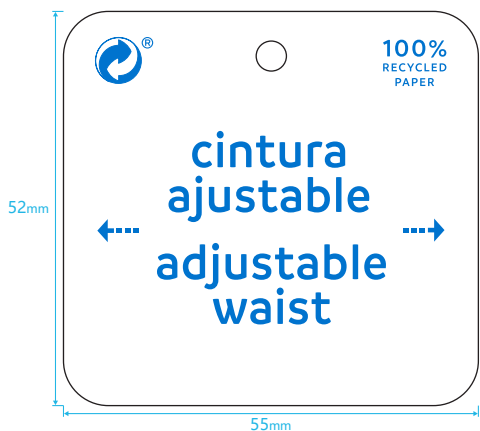

Order Preview

MAYORAL - 178 NINGBO HALIDA IMP. & EXP. CO., LTD

Article:0762516, Total Quantity:参考PDF数量

Order Number: 00714
Order Date: 03/04/2026
Validation Date: 03/04/2026

SILK SCREEN (1+0)

正面丝网印