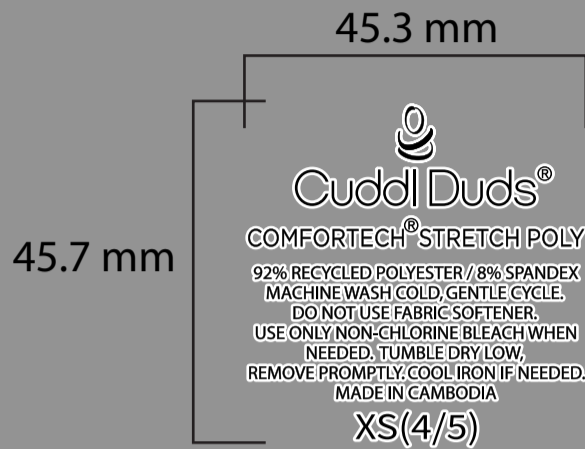

FT01010单-29171

GREY 9C 灰色

黑色+白色外框

Artwork

Artwork by : _____ Product:Disney _____ Size: _____ Paper Grammage : _____

Front Color : _____

Back Color : _____

DIECUT — FOLD SWIFT TAG —