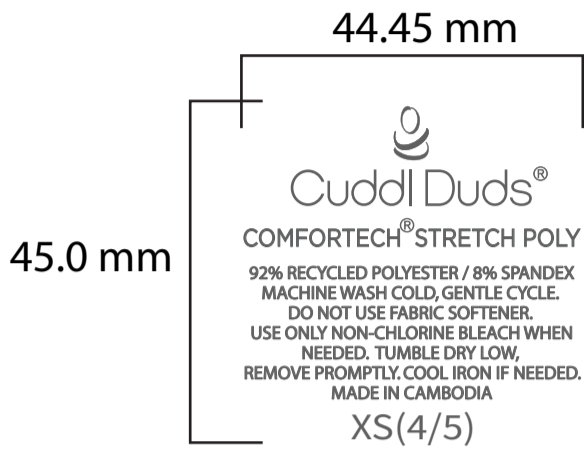

FT01010单-29171

GREY 9C 灰色

黑色+白色外框

Artwork

Artwork by : _____ Product:Disney _____ Size: _____ Paper Grammage : _____

Front Color : _____

Back Color : _____

DIECUT — FOLD SWIFT TAG —