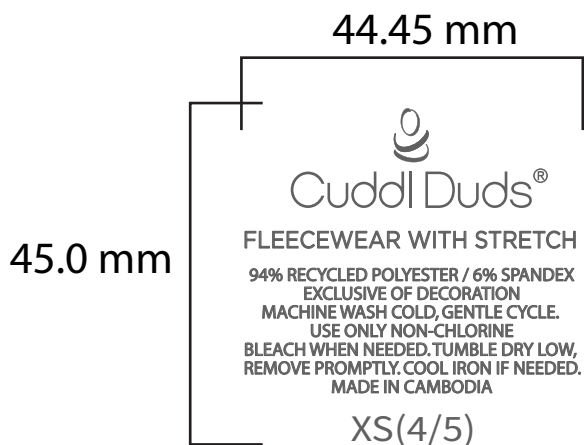

FT01011单-29172

Cuddl Duds®
FLEECEWEAR WITH STRETCH
94% RECYCLED POLYESTER / 6% SPANDEX
EXCLUSIVE OF DECORATION
MACHINE WASH COLD, GENTLE CYCLE.
USE ONLY NON-CHLORINE
BLEACH WHEN NEEDED. TUMBLE DRY LOW,
REMOVE PROMPTLY. COOL IRON IF NEEDED.
MADE IN CAMBODIA
S(6/6X)

Cuddl Duds®
FLEECEWEAR WITH STRETCH
94% RECYCLED POLYESTER / 6% SPANDEX
EXCLUSIVE OF DECORATION
MACHINE WASH COLD, GENTLE CYCLE.
USE ONLY NON-CHLORINE
BLEACH WHEN NEEDED. TUMBLE DRY LOW,
REMOVE PROMPTLY. COOL IRON IF NEEDED.
MADE IN CAMBODIA
M(7/8)

Cuddl Duds®
FLEECEWEAR WITH STRETCH
94% RECYCLED POLYESTER / 6% SPANDEX
EXCLUSIVE OF DECORATION
MACHINE WASH COLD, GENTLE CYCLE.
USE ONLY NON-CHLORINE
BLEACH WHEN NEEDED. TUMBLE DRY LOW,
REMOVE PROMPTLY. COOL IRON IF NEEDED.
MADE IN CAMBODIA
L(10/12)

Cuddl Duds®
FLEECEWEAR WITH STRETCH
94% RECYCLED POLYESTER / 6% SPANDEX
EXCLUSIVE OF DECORATION
MACHINE WASH COLD, GENTLE CYCLE.
USE ONLY NON-CHLORINE
BLEACH WHEN NEEDED. TUMBLE DRY LOW,
REMOVE PROMPTLY. COOL IRON IF NEEDED.
MADE IN CAMBODIA
XL(14/16)