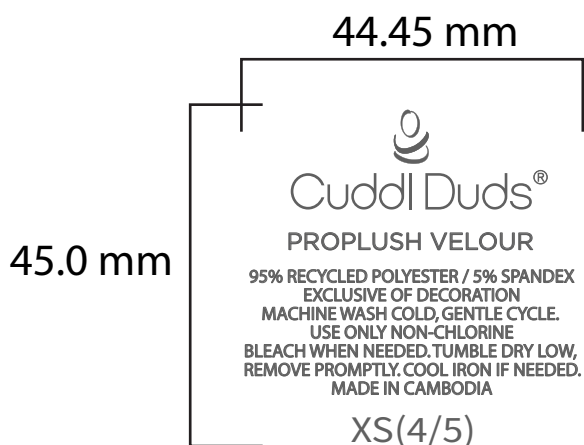

FT01012单-29173

GREY 9C 灰色

黑色+白色外框

Artwork

Artwork by : _____ Product:Disney _____ Size: _____ Paper Grammage : _____

Front Color : _____

Back Color : _____

DIECUT — FOLD SWIFT TAG —