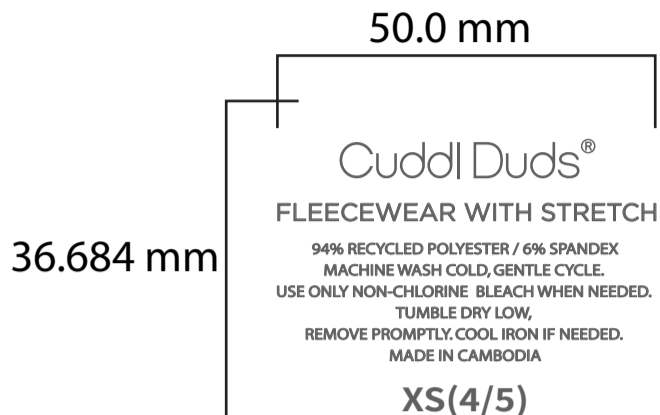

FT01015单-29169

Pantone Silver 8001 银色

BLACK RF017619 黑色

Artwork

Artwork by : \_\_\_\_\_ Product:Disney \_\_\_\_\_ Size: \_\_\_\_\_ Paper Grammage : \_\_\_\_\_

Front Color : \_\_\_\_\_

Back Color : \_\_\_\_\_

DIECUT — FOLD ..... SWIFT TAG —

**THIS ARTWORK WILL BE GOING TO PRINT!**

PLEASE LOOK IT OVER CAREFULLY & CONTINUE ROUTING TO THE NEXT DEPARTMENT IN A TIMELY MANNER

By signing off on this artwork you are indicating that you have looked over and approved all artwork for placement, content and dimensions and have shown and received approval from any and all other necessary persons within your department.