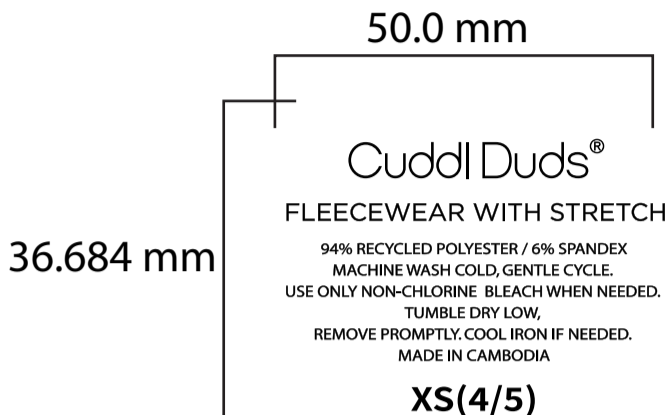

FT01015单-29169

Pantone Silver 8001 银色

BLACK RF017619 黑色

Artwork

Artwork by : \_\_\_\_\_ Product:Disney \_\_\_\_\_ Size: \_\_\_\_\_ Paper Grammage : \_\_\_\_\_

Front Color : \_\_\_\_\_

Back Color : \_\_\_\_\_

DIECUT — FOLD ..... SWIFT TAG —

**THIS ARTWORK WILL BE GOING TO PRINT!**

PLEASE LOOK IT OVER CAREFULLY & CONTINUE ROUTING TO THE NEXT DEPARTMENT IN A TIMELY MANNER

By signing off on this artwork you are indicating that you have looked over and approved all artwork for placement, content and dimensions and have shown and received approval from any and all other necessary persons within your department.