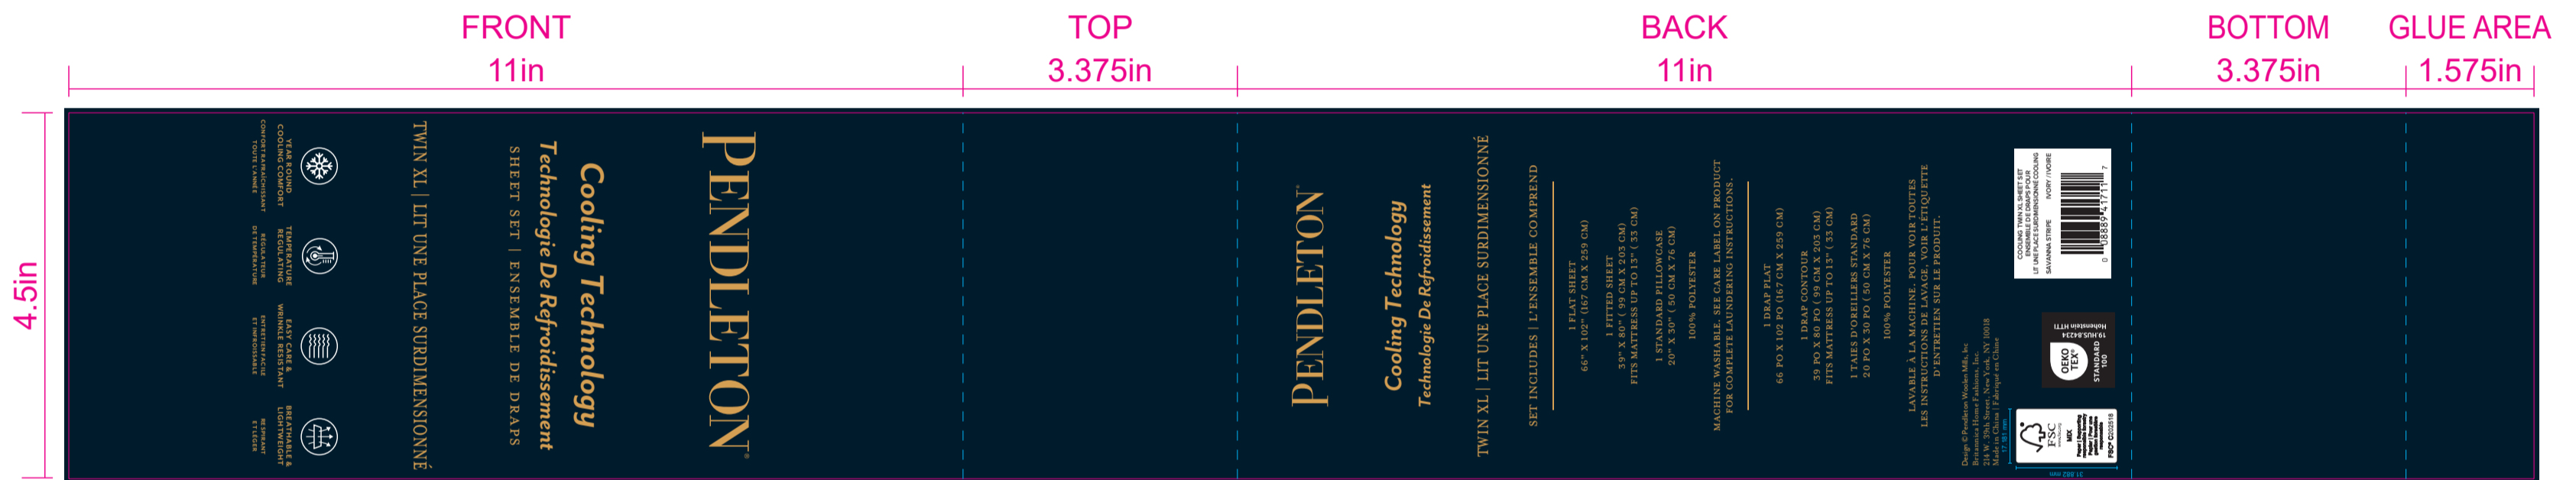

Artwork

Artwork by : Wu

Product:INS_759

Size: 30.325x4.5in

Paper Grammage : 330GSM CCS WITH SUPER DULL VARNISH FINISHING

Color : 4COLOR PROCESS

THIS ARTWORK WILL BE GOING TO PRINT!

PLEASE LOOK IT OVER CAREFULLY & CONTINUE ROUTING TO THE NEXT DEPARTMENT IN A TIMELY MANNER

By signing off on this artwork you are indicating that you have looked over and approved all artwork for placement, content and dimensions and have shown and received approval from any and all other necessary persons within your department.

If changes are necessary, please indicate all changes on the artwork.