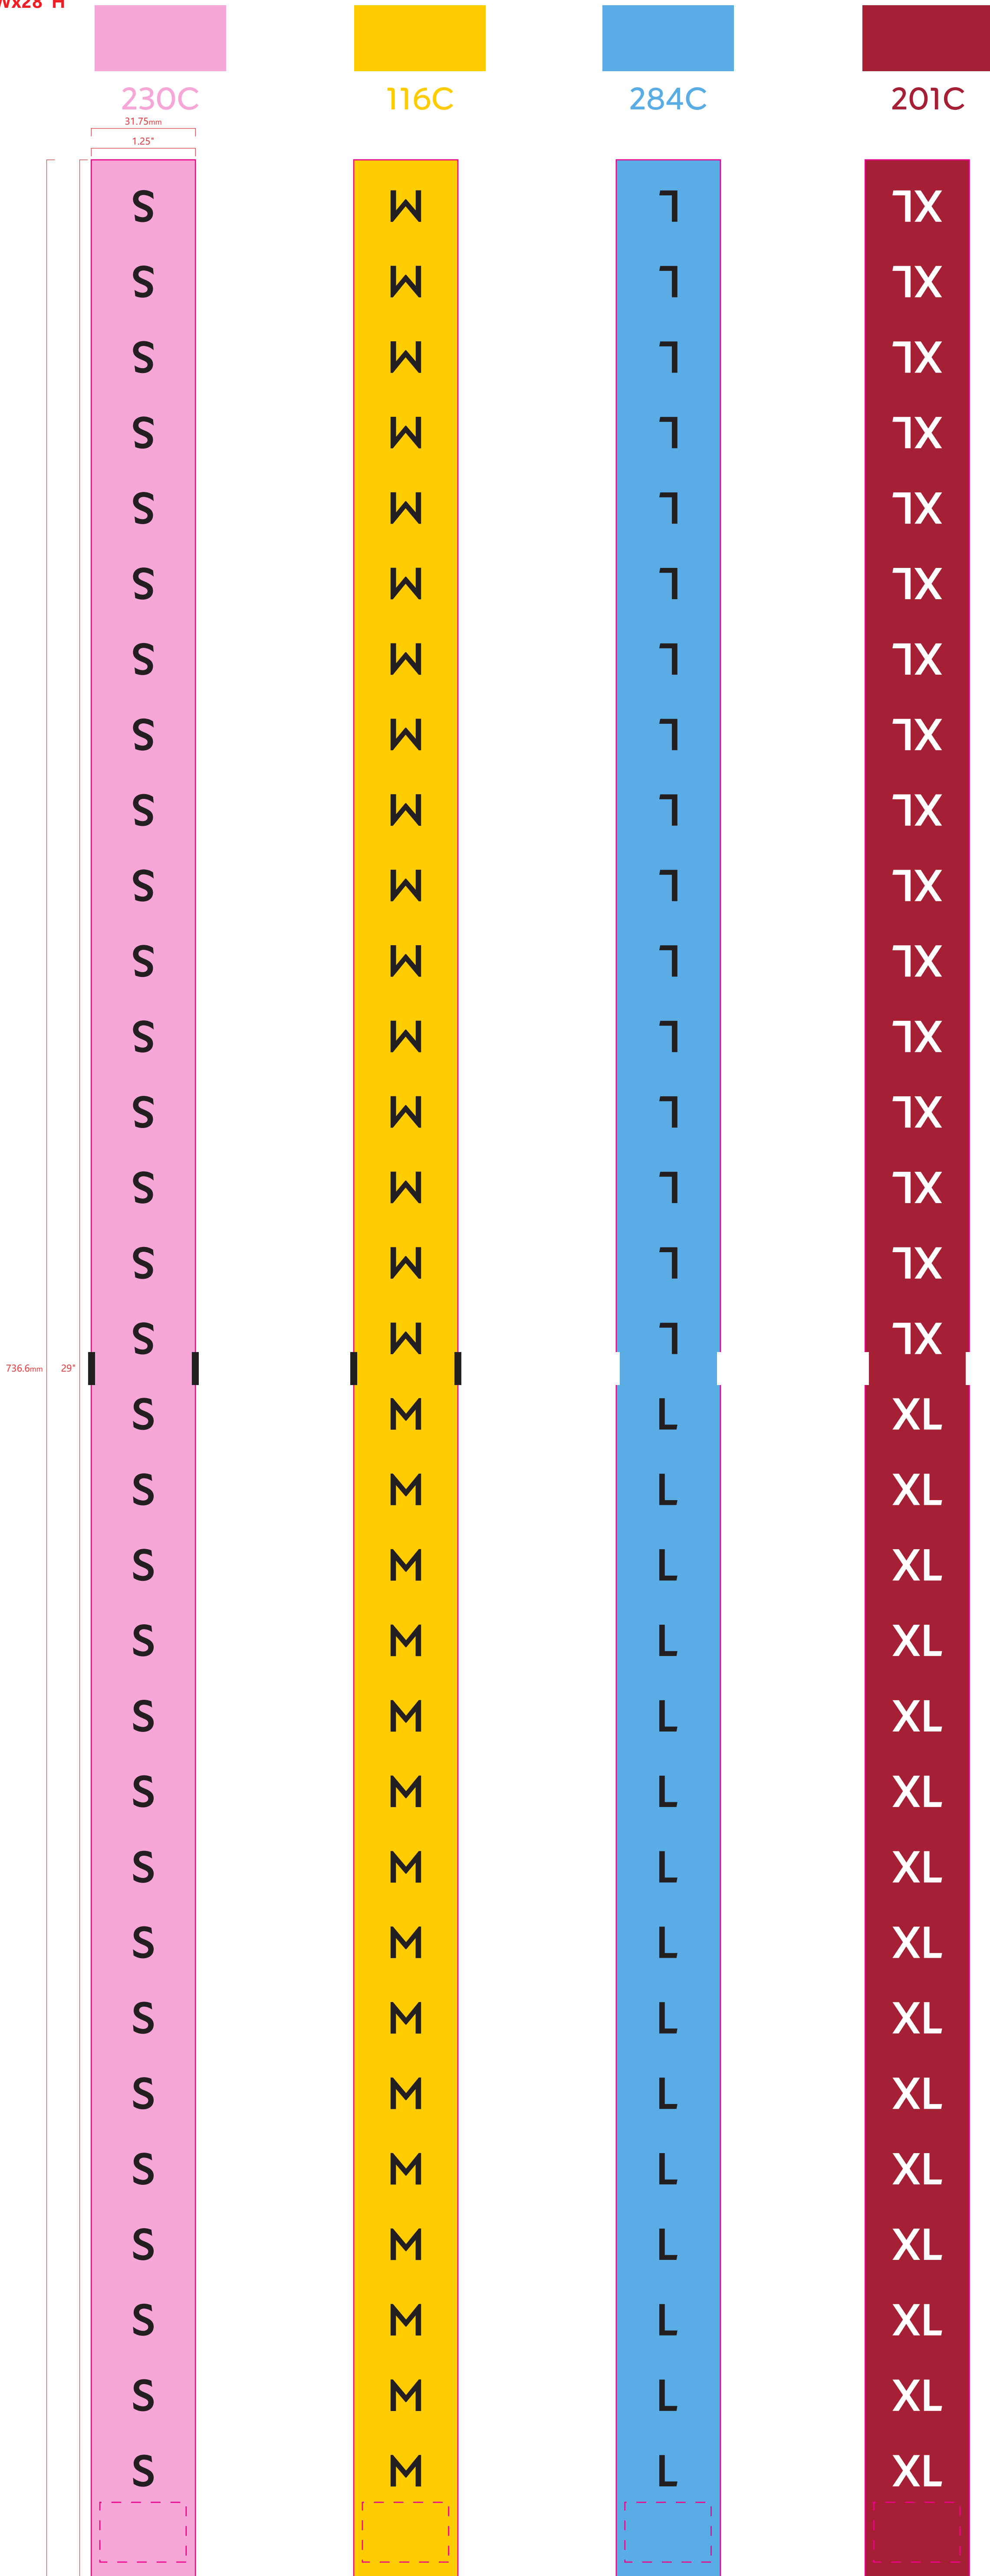

horizontal size band

Product Size:

1.25"Wx29"H

Product Size: 1.25"Wx28"H

Brand:KOMAR

Item Code:	Product:	Size:1.25"x29"	Reference# :
Artwork by: Pearson	Artwork date:2026.4.1	Paper Grammage :	
Front Color:			
Back Color:			

— cut (横切线)

THIS ARTWORK WILL BE GOING TO PRINT!

PLEASE LOOK IT OVER CAREFULLY & CONTINUE ROUTING TO THE NEXT DEPARTMENT IN A TIMELY MANNER

By signing off on this artwork you are indicating that you have looked over and approved all artwork for placement, content and dimensions and have shown and received approval from any and all other necessary persons within your department.

If changes are necessary, please indicate all changes on the artwork.