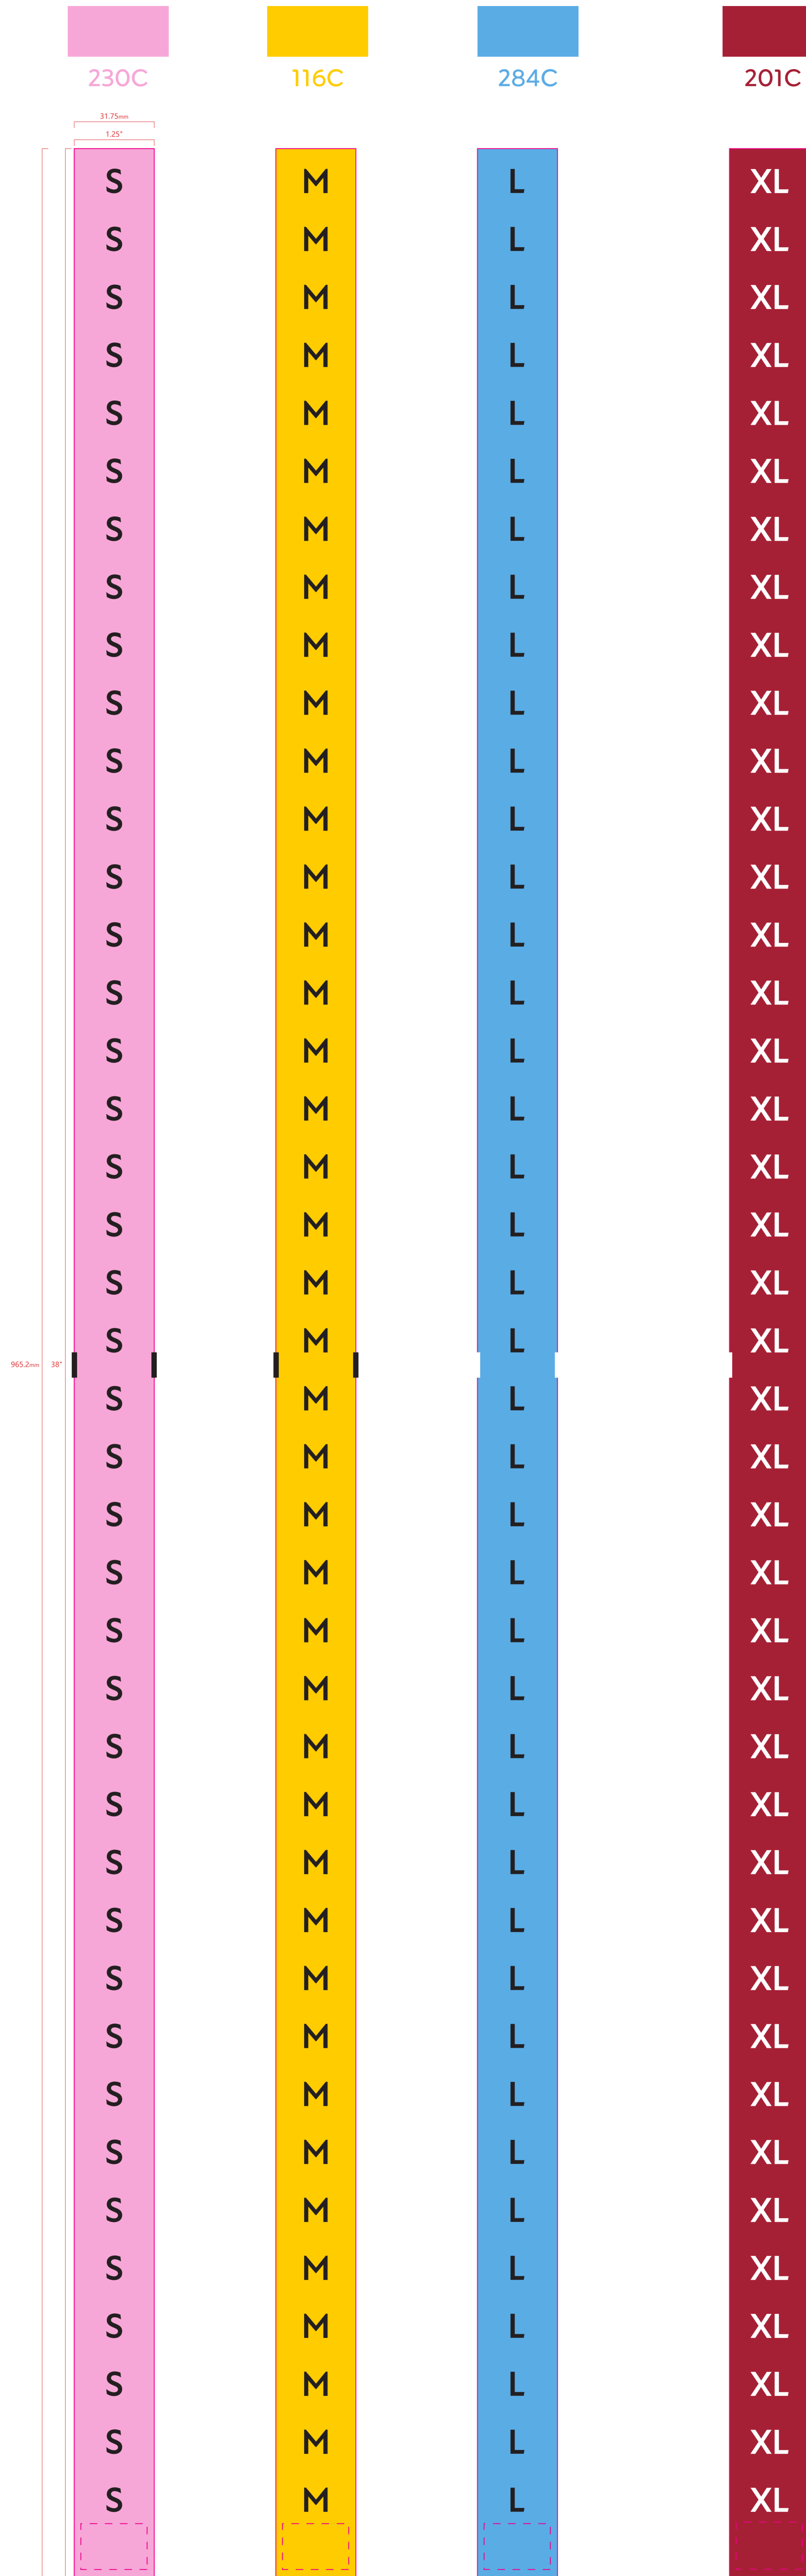

vertical size band

Product Size:

1.25"Wx38"H

Product Size: 1.25"Wx37"H

Brand:KOMAR

Item Code: _____ Product: _____ Size:1.25"x38" Reference# : _____

Artwork by: Pearson _____ Artwork date:2026.4.1 _____ Paper Grammage : _____

Front Color: _____

Back Color: _____

— cut (横切线)

THIS ARTWORK WILL BE GOING TO PRINT!

PLEASE LOOK IT OVER CAREFULLY & CONTINUE ROUTING TO THE NEXT DEPARTMENT IN A TIMELY MANNER