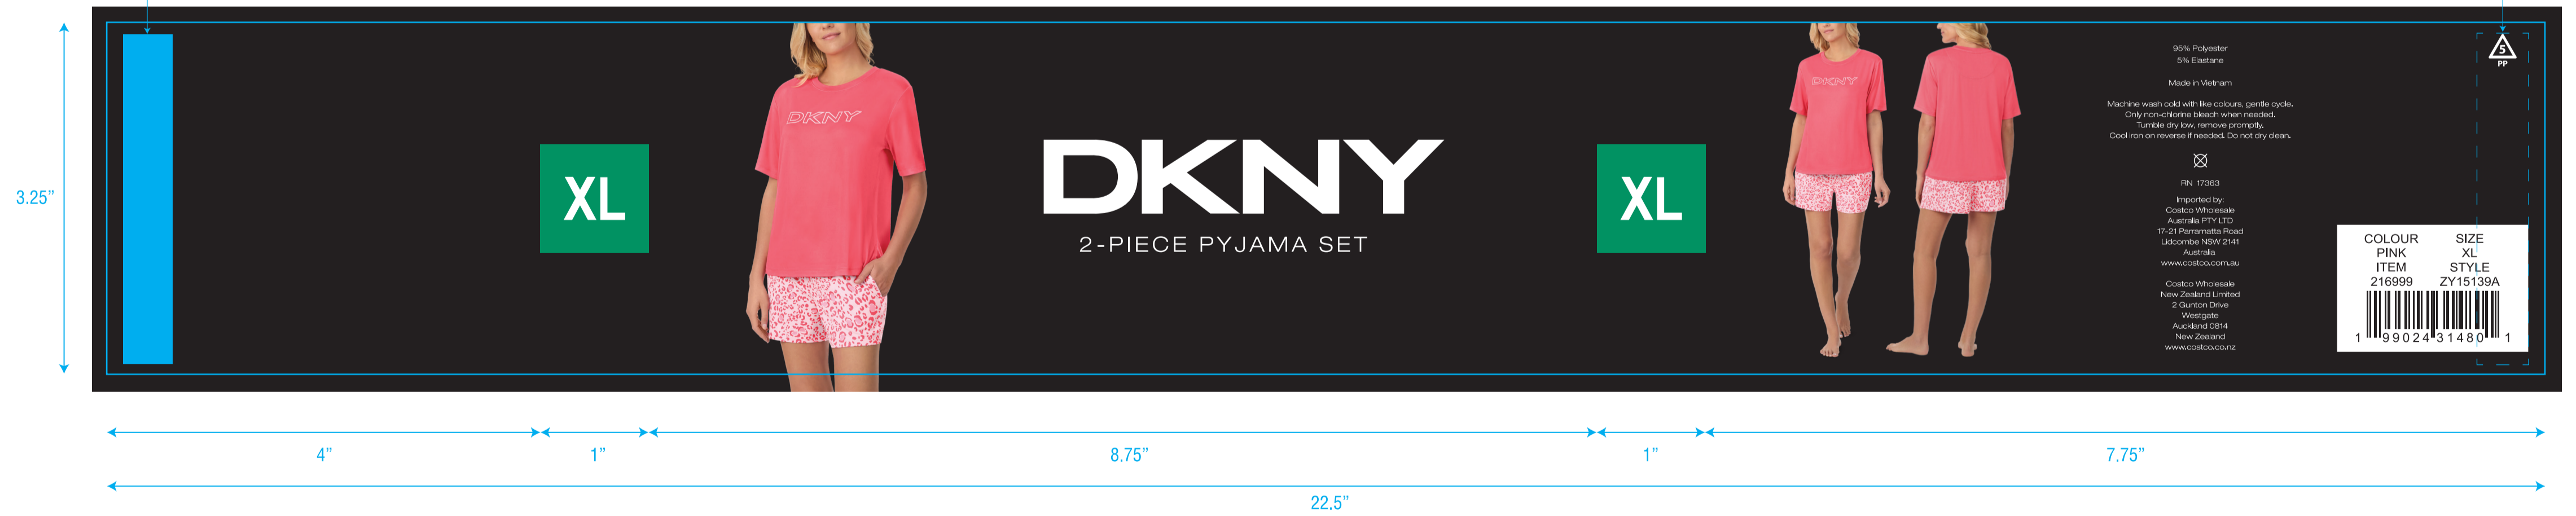

Permanent adhesive strip on REVERSE Side. Do Not print cyan rule.