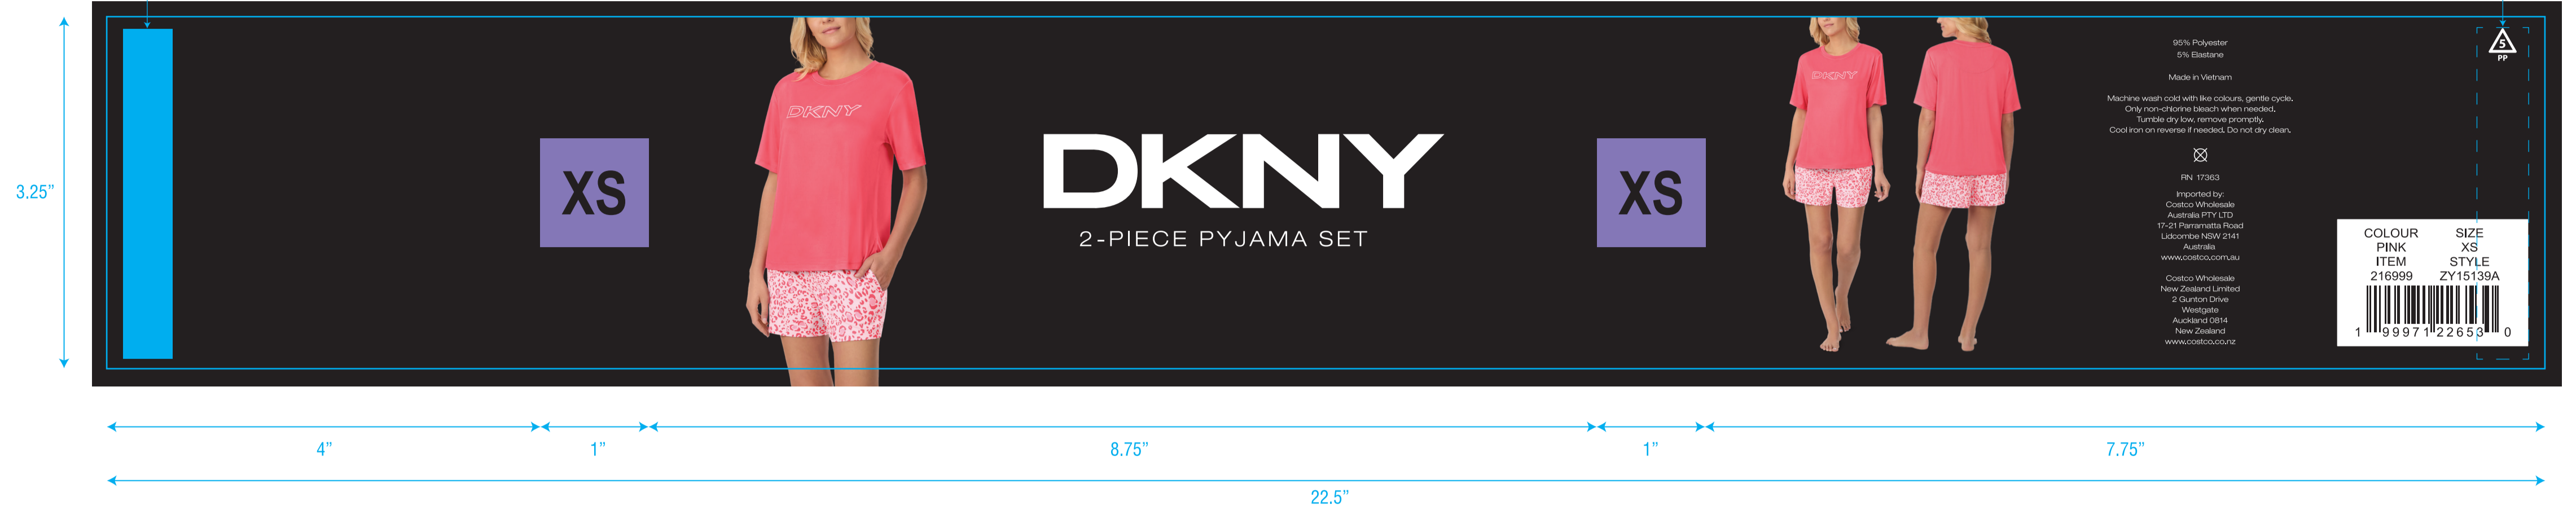

AUS

Permanent adhesive strip on REVERSE Side. Do Not print cyan rule.

Permanent adhesive strip on REVERSE Side. Do Not print cyan rule.