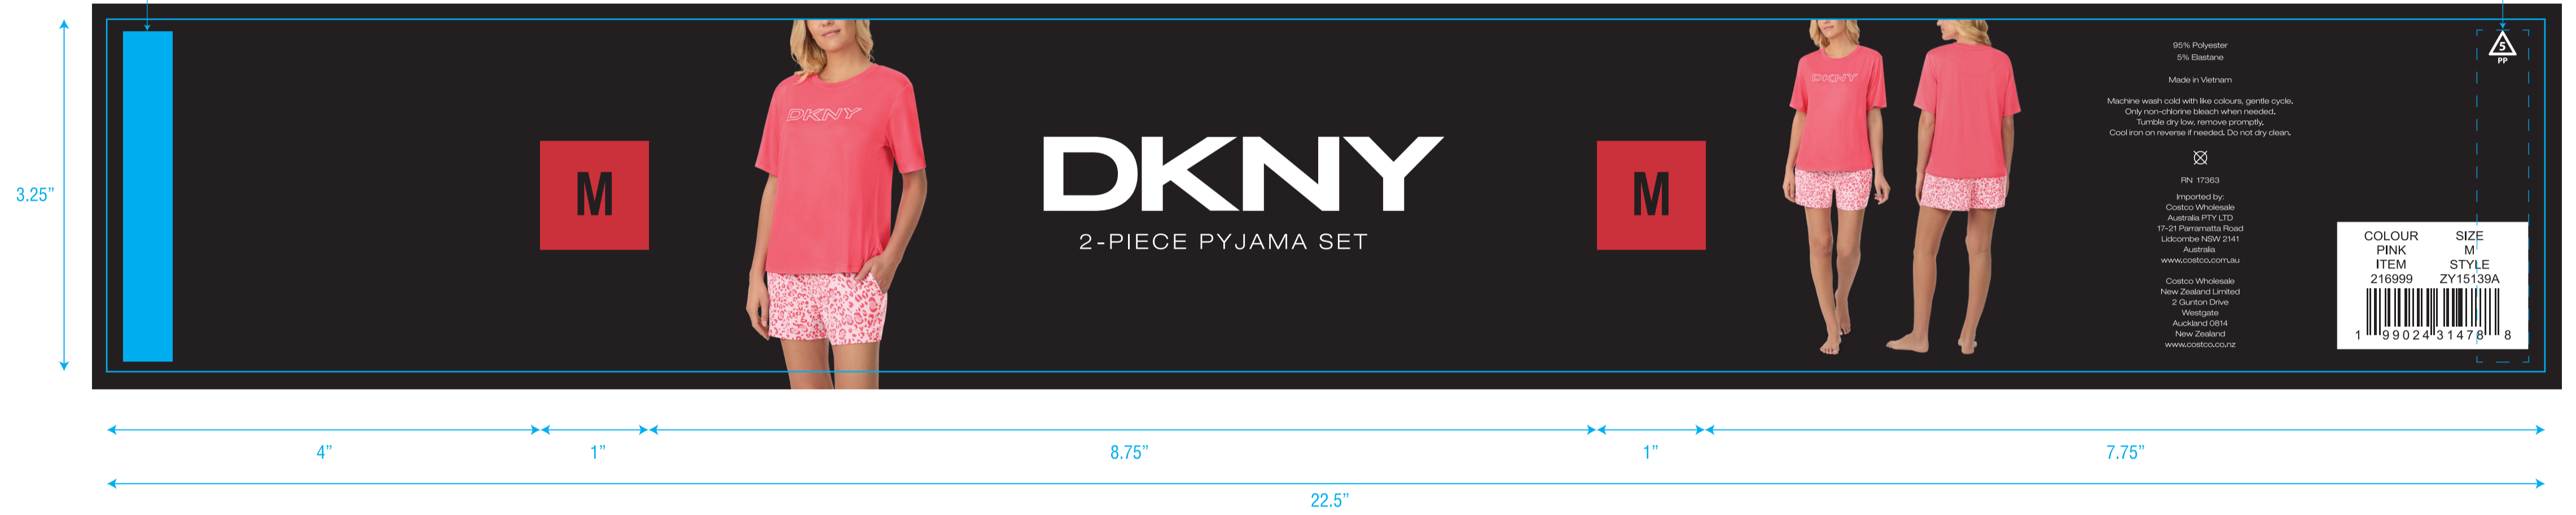

Permanent adhesive strip on REVERSE Side. Do Not print cyan rule.