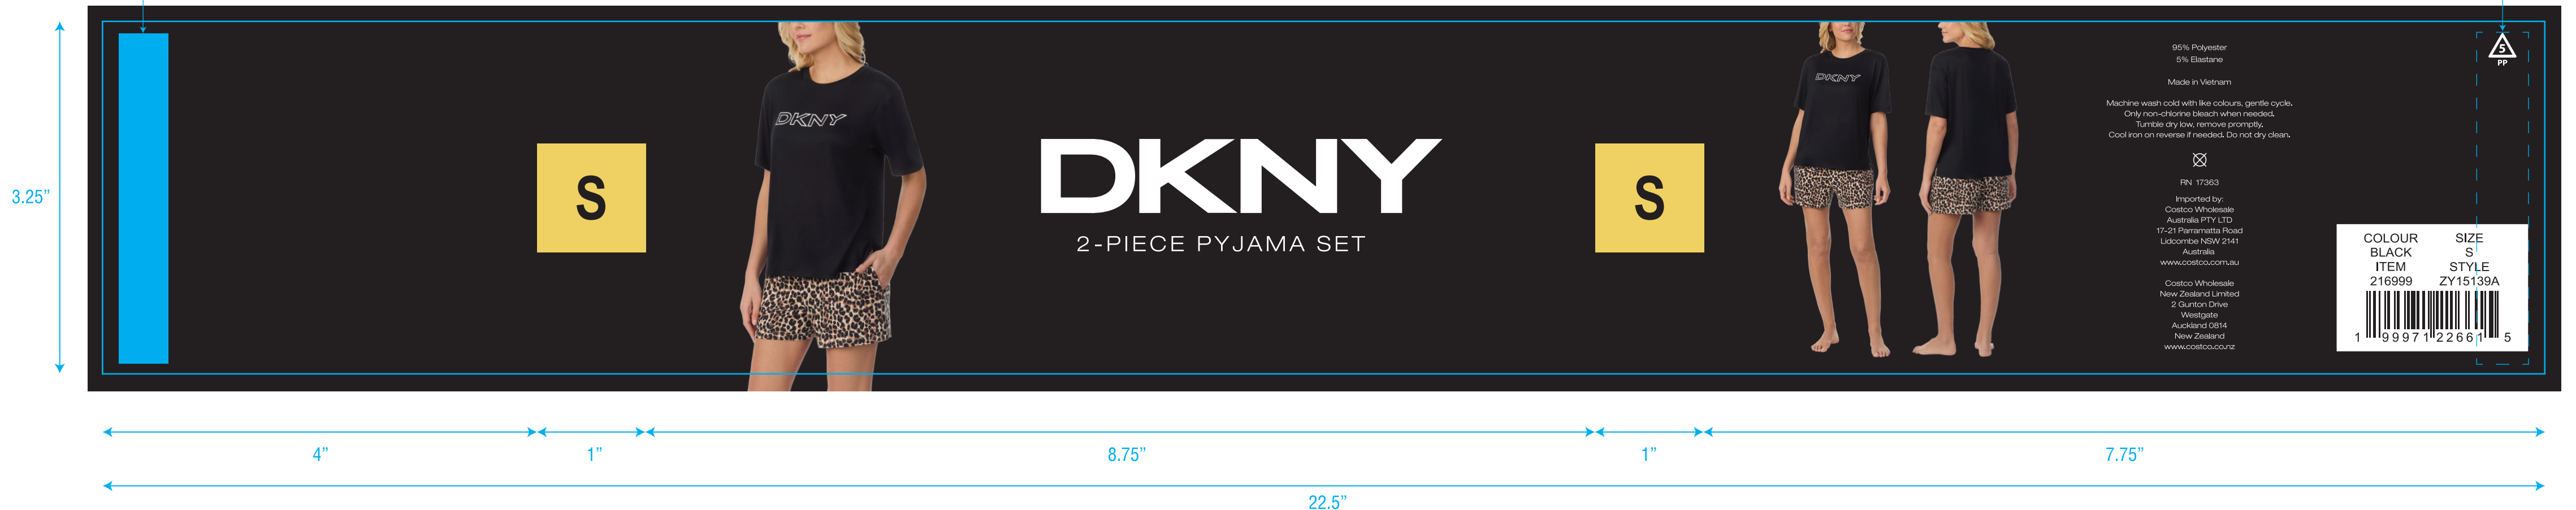

Product Size:22.5"x3.25"
 CSSH15009451C
 COLOR:4/C PROCESS

AUS

Permanent adhesive strip on FRONT Side. Do Not print cyan rule.

Permanent adhesive strip on REVERSE Side. Do Not print cyan rule.

Permanent adhesive strip on FRONT Side. Do Not print cyan rule.

Permanent adhesive strip on REVERSE Side. Do Not print cyan rule.

Permanent adhesive strip on FRONT Side. Do Not print cyan rule.

Permanent adhesive strip on REVERSE Side. Do Not print cyan rule.

Permanent adhesive strip on FRONT Side. Do Not print cyan rule.

Permanent adhesive strip on REVERSE Side. Do Not print cyan rule.

Brand:KOMAR

Item Code: _____ Product: _____ Size:22.5"x3.25" Reference#: _____

Artwork by: Pearson Artwork date:2026.3.25 Paper Grammage : _____