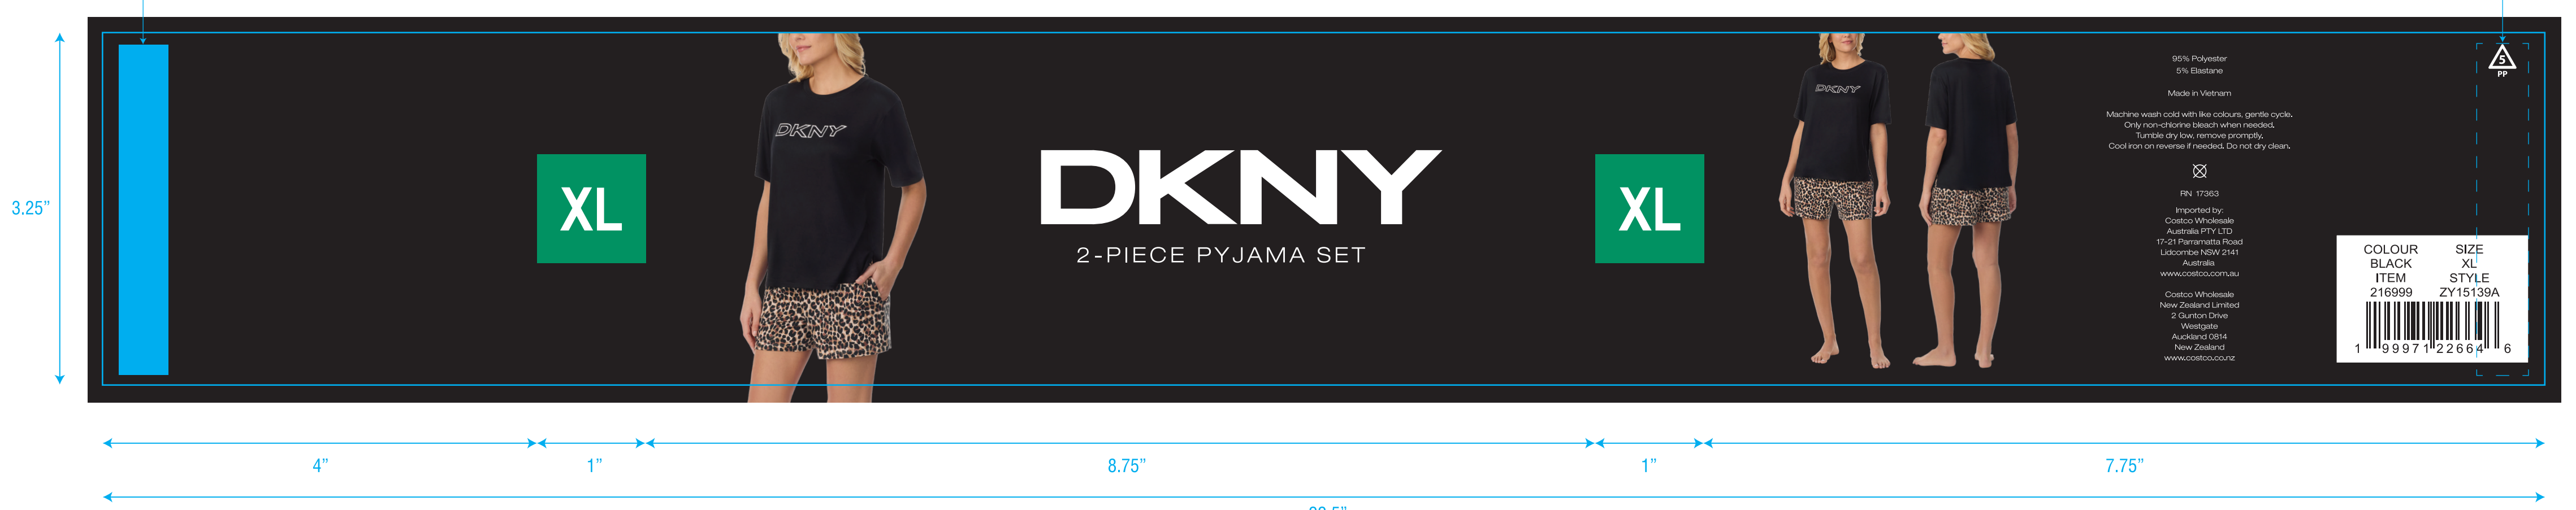

Product Size:22.5"x3.25"
 CSSH15009451C
 COLOR:4/C PROCESS

AUS

Permanent adhesive strip on FRONT Side. Do Not print cyan rule.

Permanent adhesive strip on REVERSE Side. Do Not print cyan rule.

Permanent adhesive strip on FRONT Side. Do Not print cyan rule.

Permanent adhesive strip on REVERSE Side. Do Not print cyan rule.

Permanent adhesive strip on FRONT Side. Do Not print cyan rule.

Permanent adhesive strip on REVERSE Side. Do Not print cyan rule.

Permanent adhesive strip on FRONT Side. Do Not print cyan rule.

Permanent adhesive strip on REVERSE Side. Do Not print cyan rule.

Brand:KOMAR

Item Code: _____ Product: _____ Size:22.5"x3.25" Reference#: _____

Artwork by: Pearson Artwork date:2026.3.25 Paper Grammage : _____