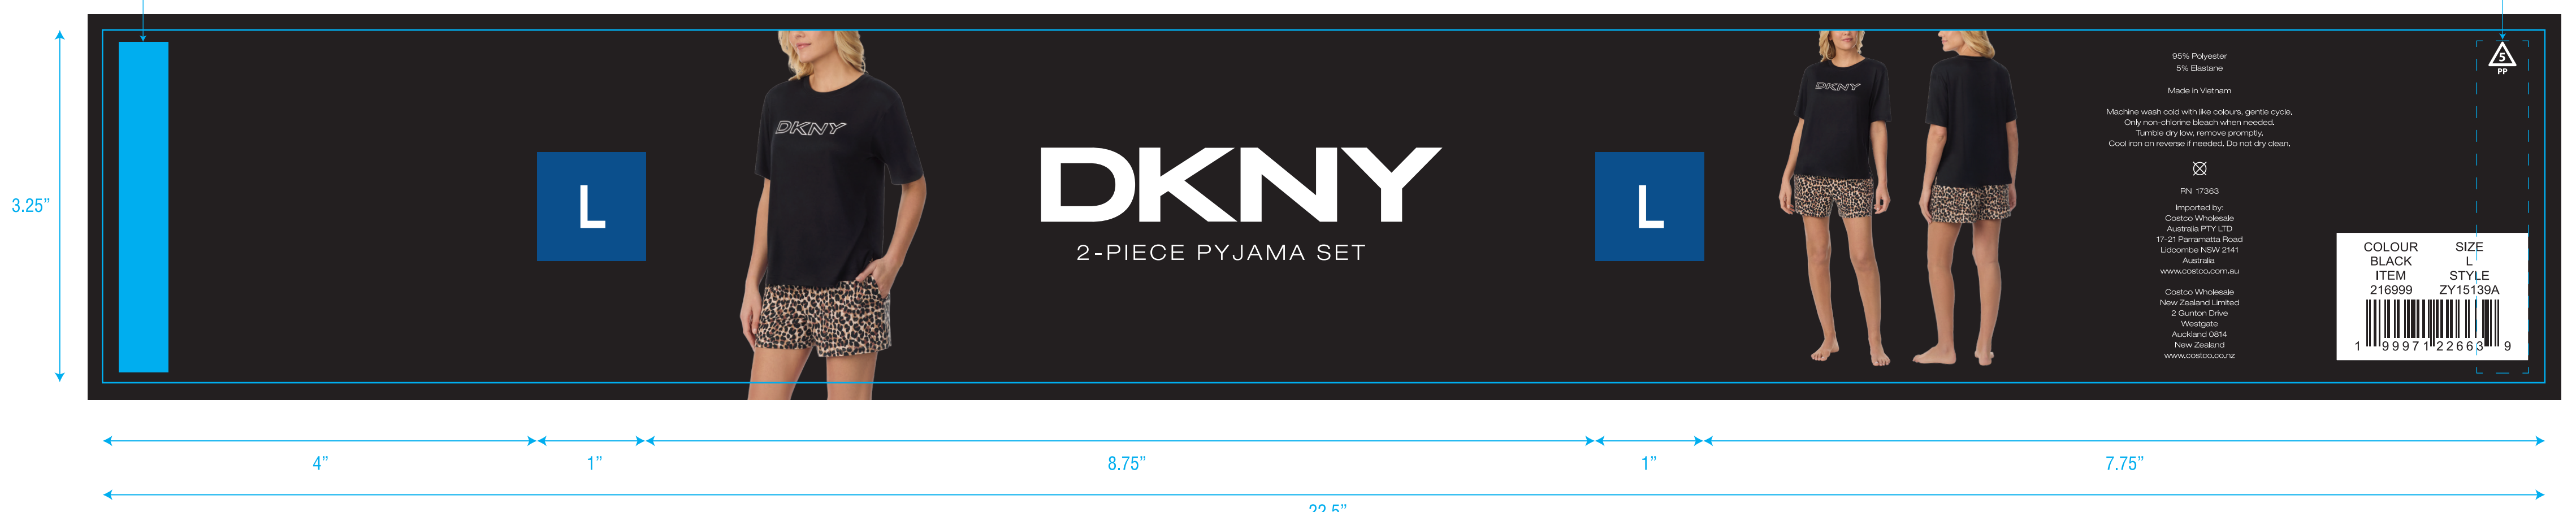

Product Size:22.5"x3.25"
 CSSH15009451C
 COLOR:4/C PROCESS

AUS

Permanent adhesive strip on FRONT Side. Do Not print cyan rule.

Permanent adhesive strip on REVERSE Side. Do Not print cyan rule.

Permanent adhesive strip on FRONT Side. Do Not print cyan rule.

Permanent adhesive strip on REVERSE Side. Do Not print cyan rule.

Permanent adhesive strip on FRONT Side. Do Not print cyan rule.

Permanent adhesive strip on REVERSE Side. Do Not print cyan rule.

Permanent adhesive strip on FRONT Side. Do Not print cyan rule.

Permanent adhesive strip on REVERSE Side. Do Not print cyan rule.

Brand:KOMAR

Item Code: _____ Product: _____ Size:22.5"x3.25" Reference#: _____

Artwork by: Pearson Artwork date:2026.3.25 Paper Grammage : _____