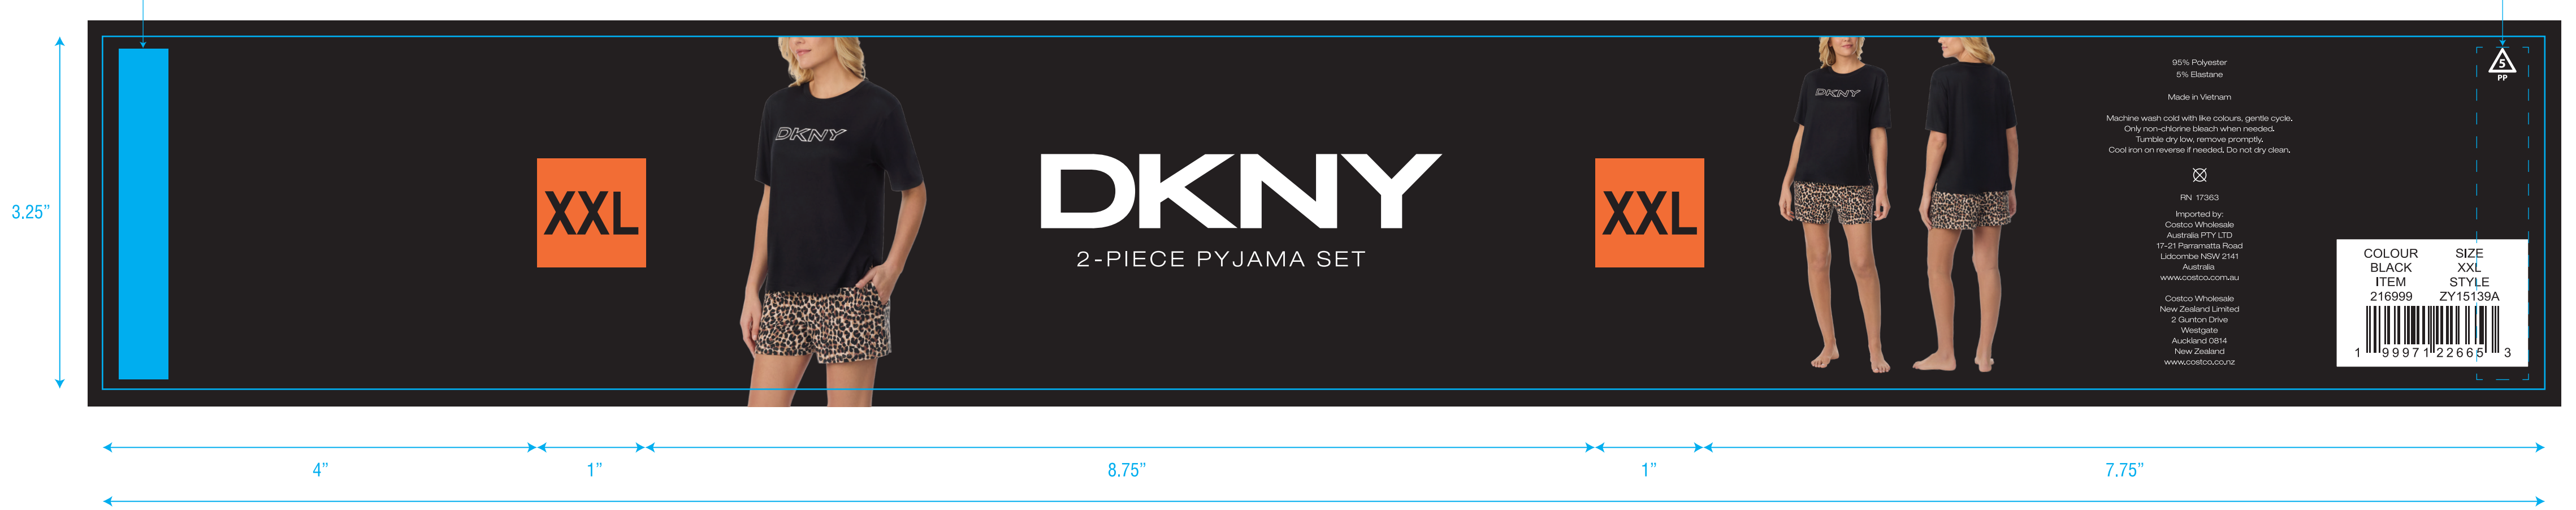

Product Size:22.5"x3.25"
 CSSH15009451C
 COLOR:4/C PROCESS

AUS

Permanent adhesive strip on FRONT Side. Do Not print cyan rule.

Permanent adhesive strip on REVERSE Side. Do Not print cyan rule.

Permanent adhesive strip on FRONT Side. Do Not print cyan rule.

Permanent adhesive strip on REVERSE Side. Do Not print cyan rule.

Permanent adhesive strip on FRONT Side. Do Not print cyan rule.

Permanent adhesive strip on REVERSE Side. Do Not print cyan rule.

Permanent adhesive strip on FRONT Side. Do Not print cyan rule.

Permanent adhesive strip on REVERSE Side. Do Not print cyan rule.

Brand:KOMAR

Item Code: _____ Product: _____ Size:22.5"x3.25" Reference#: _____

Artwork by: Pearson Artwork date:2026.3.25 Paper Grammage : _____