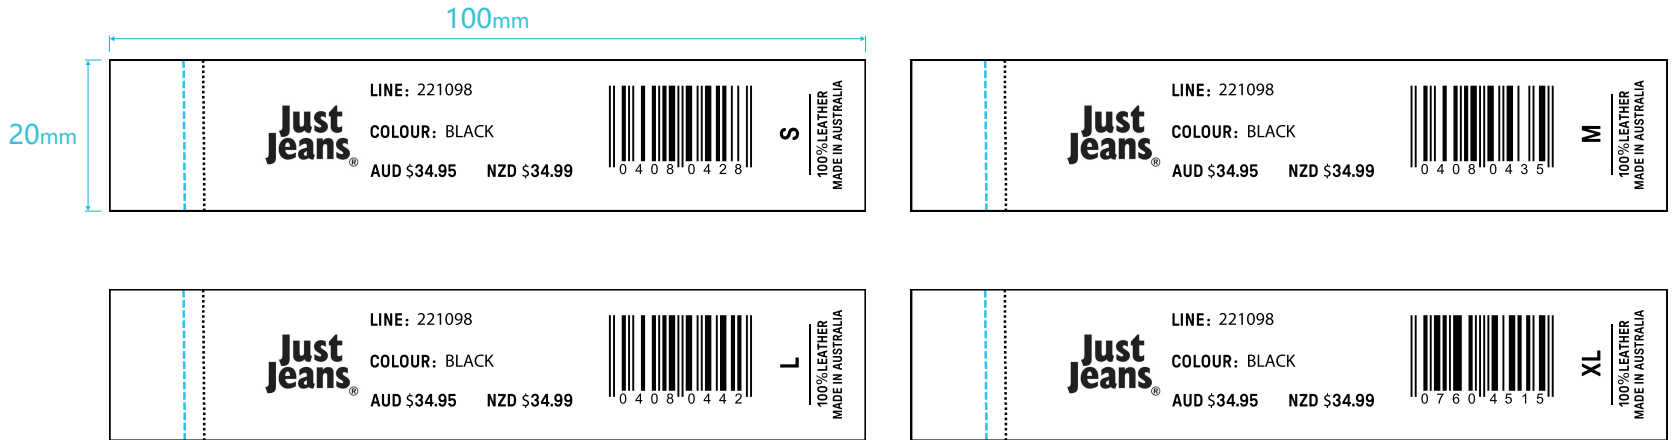

Relay Packaging Group (Global)

Room 801, 8th Floor, Building D1, Lane 388, Puwang Road, Meilong Town, Minhang District, Shanghai Zip code:200237

Artwork

Po:221098   Product: Size:20X100MM   Item no(reference#) :

Artwork: Pearson   Artwork date:2026.3.23   Paper Grammage :

Front Color :

Back Color :

— cut (横切线)   - - - fold (折线)   - - - sew (缝线)

THIS ARTWORK WILL BE GOING TO PRINT!

PLEASE LOOK IT OVER CAREFULLY & CONTINUE ROUTING TO THE NEXT DEPARTMENT IN A TIMELY MANNER

If changes are necessary, please indicate all changes on the artwork.