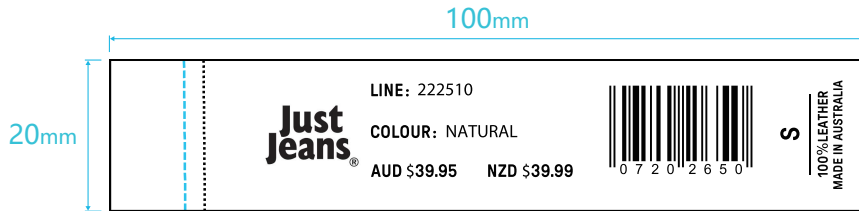

Relay Packaging Group (Global)

Room 801, 8th Floor, Building D1, Lane 388, Puwang Road, Meilong Town, Minhang District, Shanghai Zip code:200237

Artwork

Po:222510 Product: Size:20X100MM Item no(reference#) :