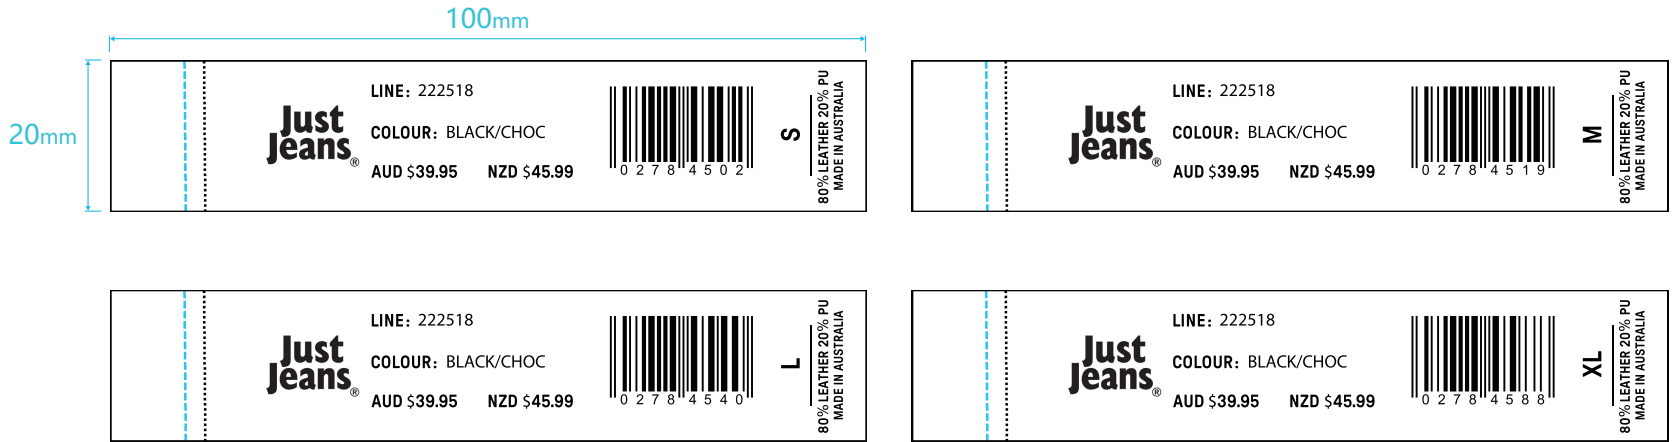

Relay Packaging Group (Global)

Room 801, 8th Floor, Building D1, Lane 388, Puwang Road, Meilong Town, Minhang District, Shanghai Zip code:200237

Artwork

Po:222518	Product:	Size:20X100MM	Item no(reference#) :
Artwork: Pearson	Artwork date:2026.3.23	Paper Grammage :	
Front Color :			
Back Color :			
<p>—— cut (横切线) - - - fold (折线) - - - sew (缝线)</p>			