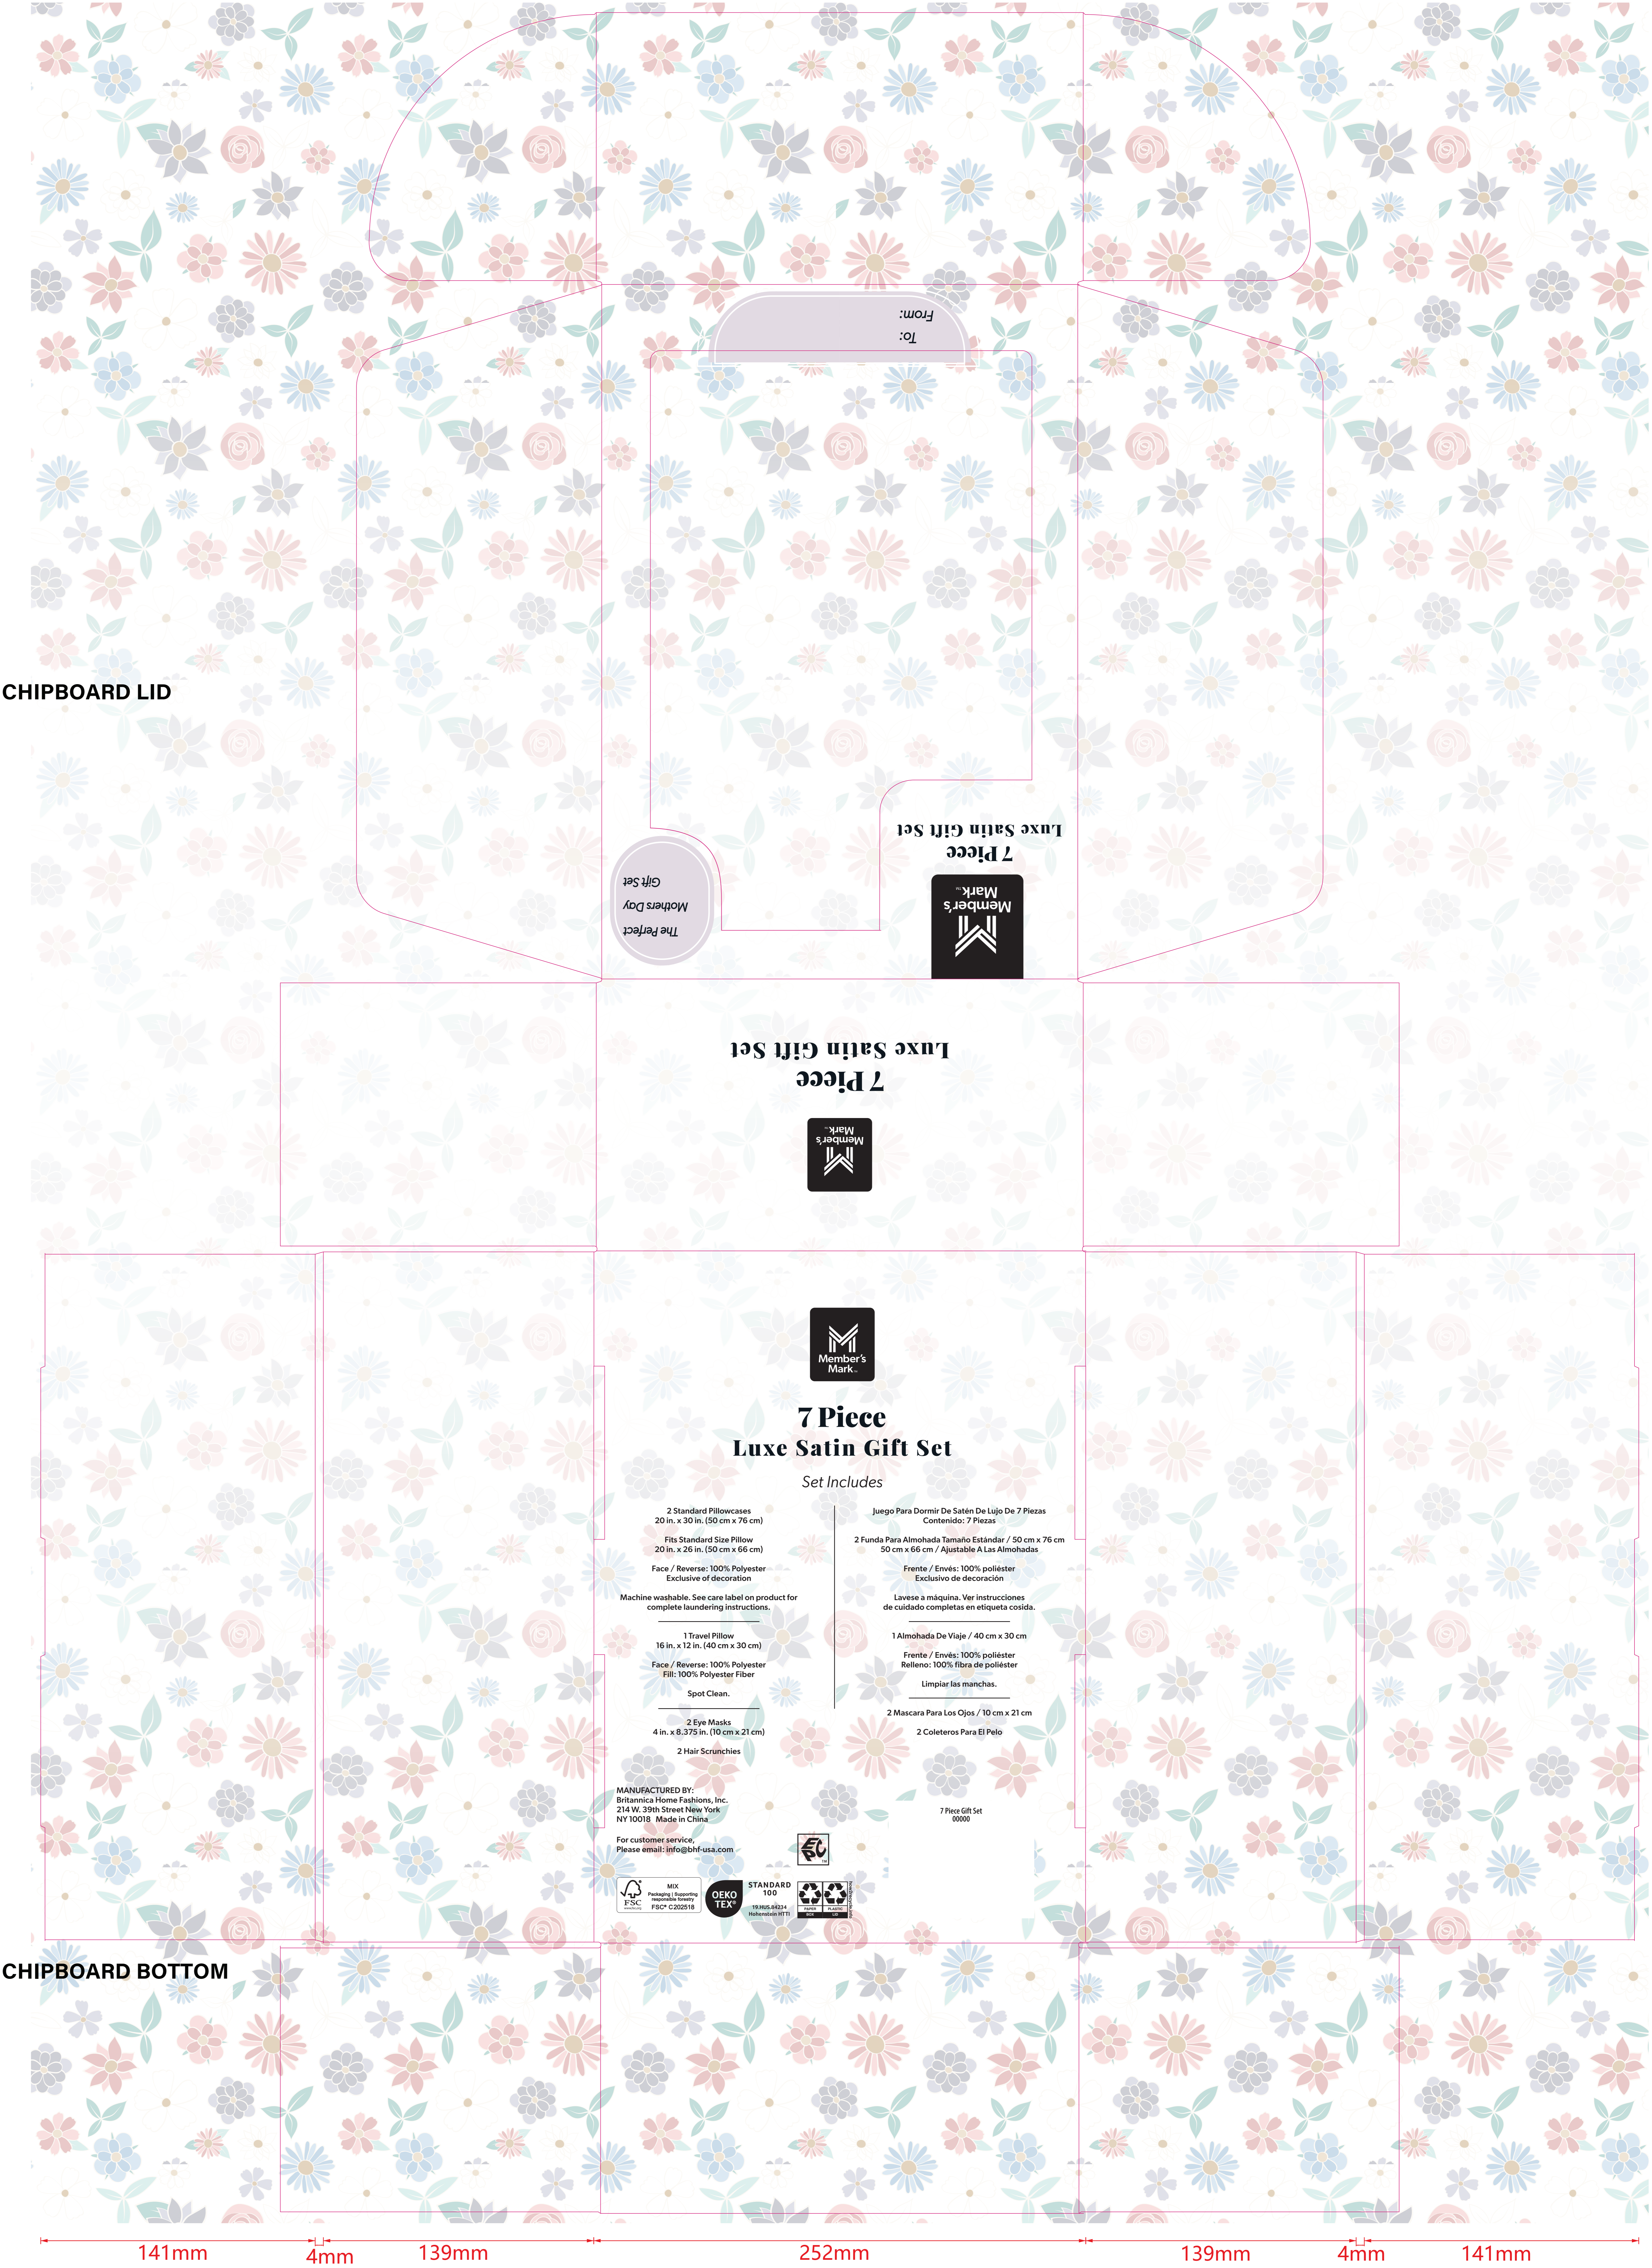

7PC GIFT SET BOX

— INDICATES DIE-CUT - DOES NOT PRINT
- - - - - INDICATES DIE-CUT - DOES NOT PRINT

BRITANNICA HOME FASHIONS, INC.		
FILE INFORMATION		
DATE: 04/26/25		
☒ TEMPLATE	☐ PRE FLIGHT	
FILE NAME: BOX_250_ARM_7PC_GIFT SET BOX		
PO / QP:		
PRODUCT DESCRIPTION: 7PC GIFT SET BOX		
BRAND: PH		
CUSTOMER: SAM'S CLUB		
PRINTING INFORMATION		
STOCK / SUBSTRATE:		
☐ CS	☐ FABRIC	☐ SILICONE
☐ CS2	☐ TYVEK	☐ PATCH
☐ WHITE STOCK	☐ WOVEN	☐ FAUX LEATHER
☐ SMART	☐ PRINTED	☐ LEATHER
☐ PP	☐ SATIN	
☐ POLY COTTON	☐ COTTON	
WEIGHT: CHIPBOARD / OR EQUIVALENT WEIGHT		
FINISH:		
☐ MATTE PP LAMINATION	☐ CS MATTE PP BACK	
☐ SEMI-GLOSSY	☐ RIBBON TIED	
☐ MATTE AGGRESSIVE	☐ FRET WINDOW	
☐ UNCOATED	☐ WAFER SEALED	
☐ SOFT TOUCH		
☐ TEAR RESISTANT		
☐ HOOK AND LOOP-VELCRO		
☐ OTHER:		
SPECIAL PRINTING:		
☐ DIECUT	☐ DEBOSS	☐ DTM
☐ FOL STAMPING	☐ SPOT VARNISH	☐ UV
☐ EMBOSSED	☐ METALLIC	
PACKAGING:		
COLOR:		
☒ 4 COLOR PROCESS	☐ PANTONE BLACK C	☐ PANTONE 664 C
☐ OFF WHITE		
SPECS:		
10" W X 14" H X 5" GUSSET		
KEY:		
— INDICATES DIE-CUT - DOES NOT PRINT		
- - - - - INDICATES FOLD LINE - DO NOT PRINT		
- - - - - INDICATES SEW LINE - DO NOT PRINT		
- - - - - INDICATES GUSSET HOLE - DO NOT PRINT		
GLUE AREA - INDICATES GLUE AREA - DO NOT PRINT		
SPECIAL NOTES & INSTRUCTIONS		

139 mm

356mm

139 mm

355 mm

139mm

CHIPBOARD LID

CHIPBOARD BOTTOM

141mm 4mm 139mm 252mm 139mm 4mm 141mm