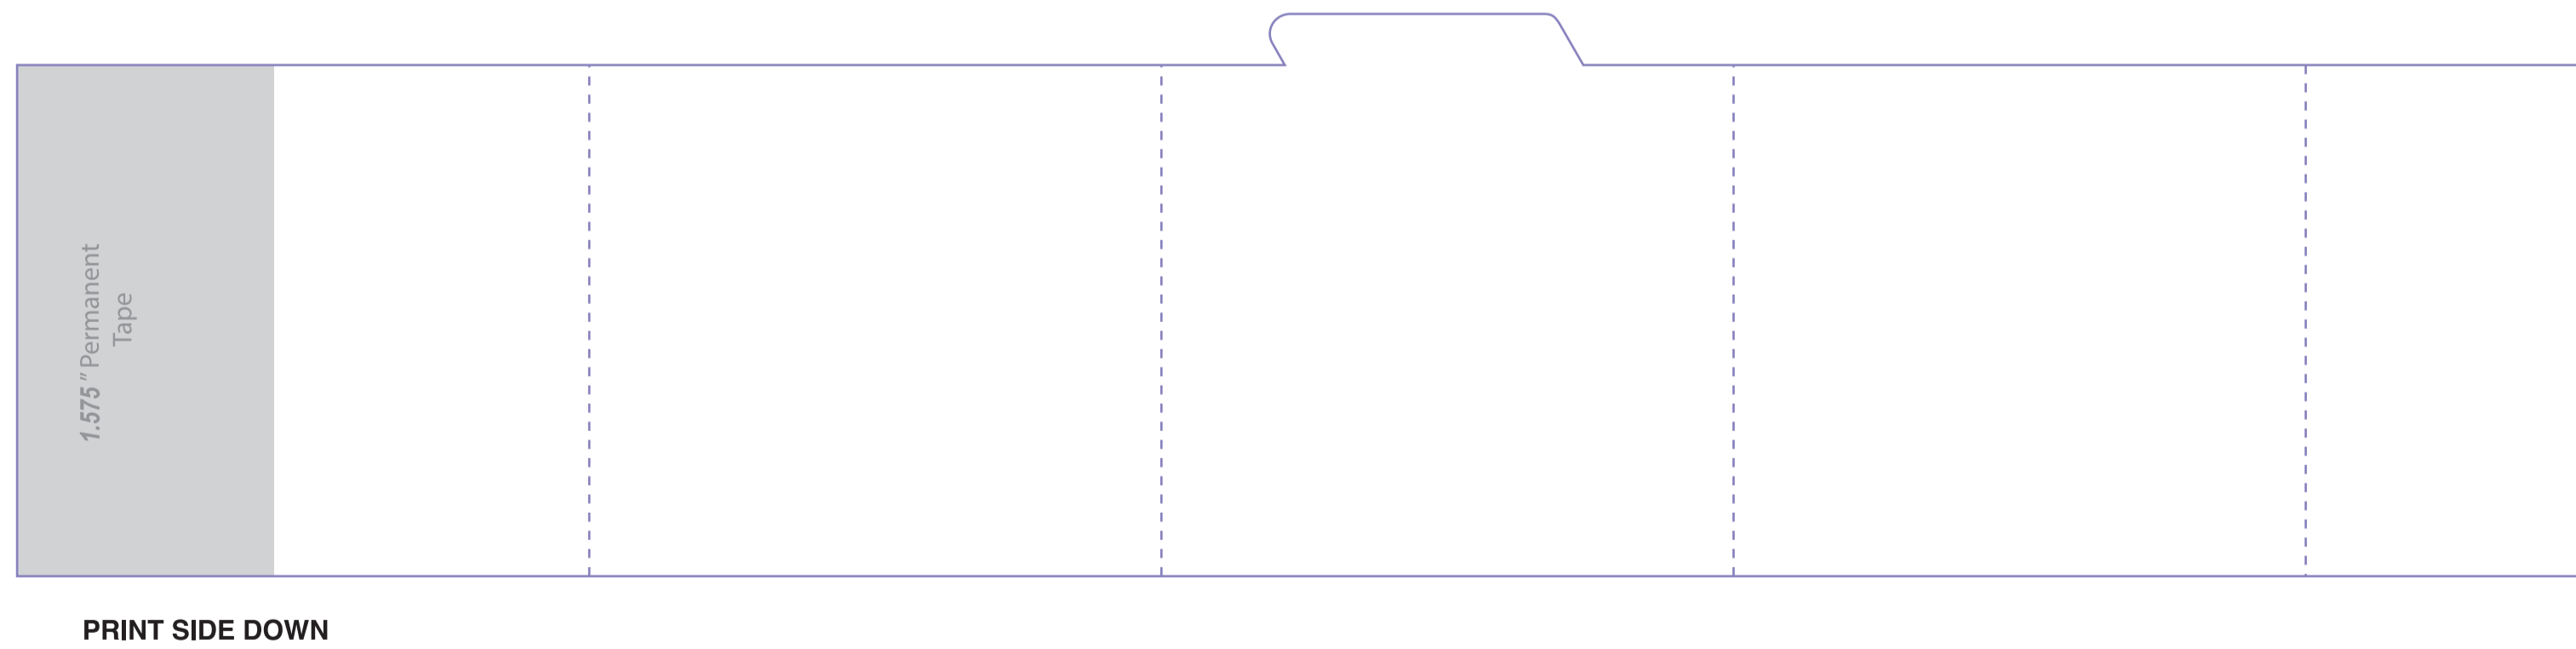

Relay Packaging Group (Global)

Room 801, 8th Floor, Building D1, Lane 388, Puwang Road, Meilong Town, Minhang District, Shangha Zip code:200237

Directex Marketing, Inc	PRINTING COLORS: CMYK Dickies Logo Red 0/100/79/20
PRODUCTION SPECIFICATIONS	
	KNOCKOUTS & TRAPS ARE NOT INCLUDED IN FILE
FONTS: Helvetica Neue LT Std • Serifa Std	
NOTES: •	

Artwork

Po: _____ Product: _____ Size: 15.8x3.4" Item no(reference#) : _____

Artwork: Pearson _____ Artwork date:2026.4.13 _____ Paper Grammage : _____

Front Color : _____

Back Color : _____

— cut (虚线) - - - - fold (折线)