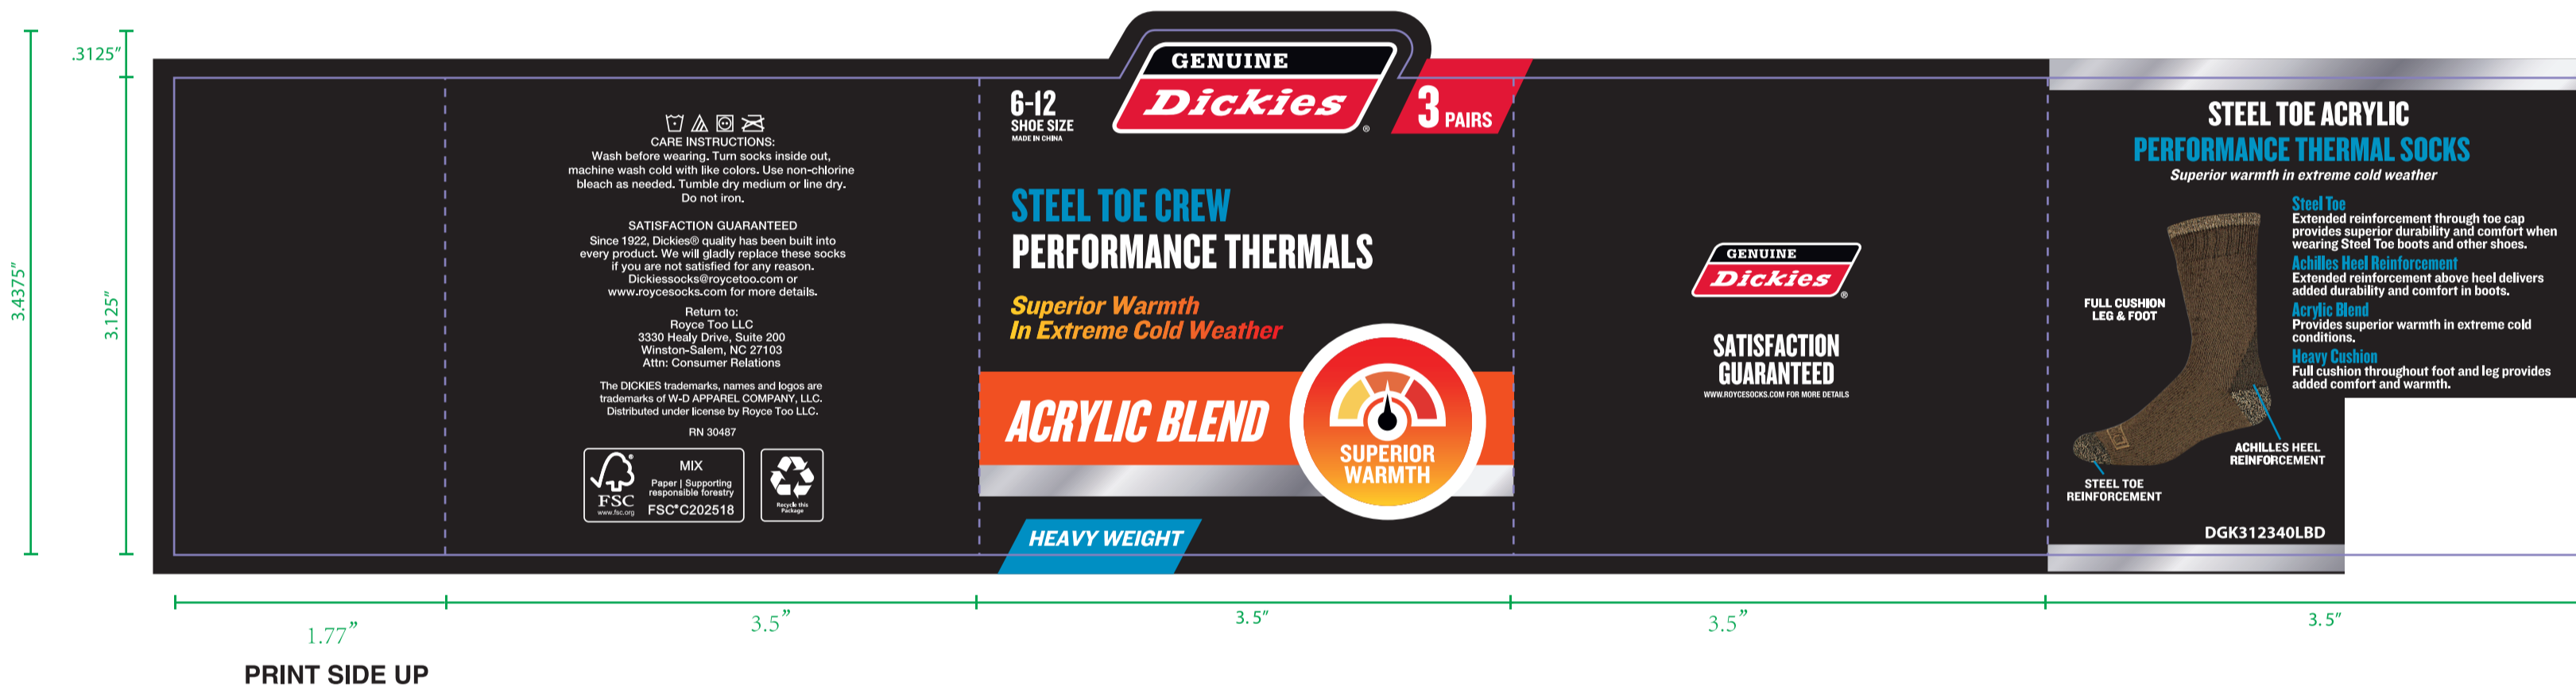

Relay Packaging Group (Global)

Room 801, 8th Floor, Building D1, Lane 388, Puwang Road, Meilong Town, Minhang District, Shangha Zip code:200237

Directex Marketing, Inc	PRINTING COLORS: CMYK Dickies Logo Red 0/100/79/20
PRODUCTION SPECIFICATIONS	
	KNOCKOUTS & TRAPS ARE NOT INCLUDED IN FILE
FONTS: Helvetica Neue LT Std • Serifa Std	
NOTES: •	

Artwork

Po: _____ Product: _____ Size: 15.8x3.4" Item no(reference#) : _____

Artwork: Pearson _____ Artwork date:2026.4.13 _____ Paper Grammage : _____

Front Color : _____

Back Color : _____

— cut (虚线) - - - - fold (折线)