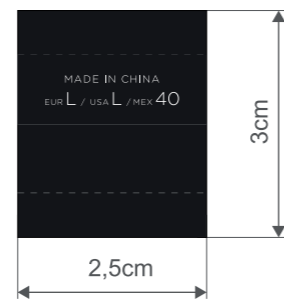

Artwork

Artwork by : linda

Product:ZARA

Size:

Front Color :

Update Date/content

1.

2.

THIS ARTWORK WILL BE GOING TO PRINT!

PLEASE LOOK IT OVER CAREFULLY & CONTINUE ROUTING TO THE NEXT DEPARTMENT IN A TIMELY MANNER

By signing off on this artwork you are indicating that you have looked over and approved all artwork for placement, content and dimensions and have shown and received approval from any and all other necessary persons within your department.

If changes are necessary, please indicate all changes on the artwork.