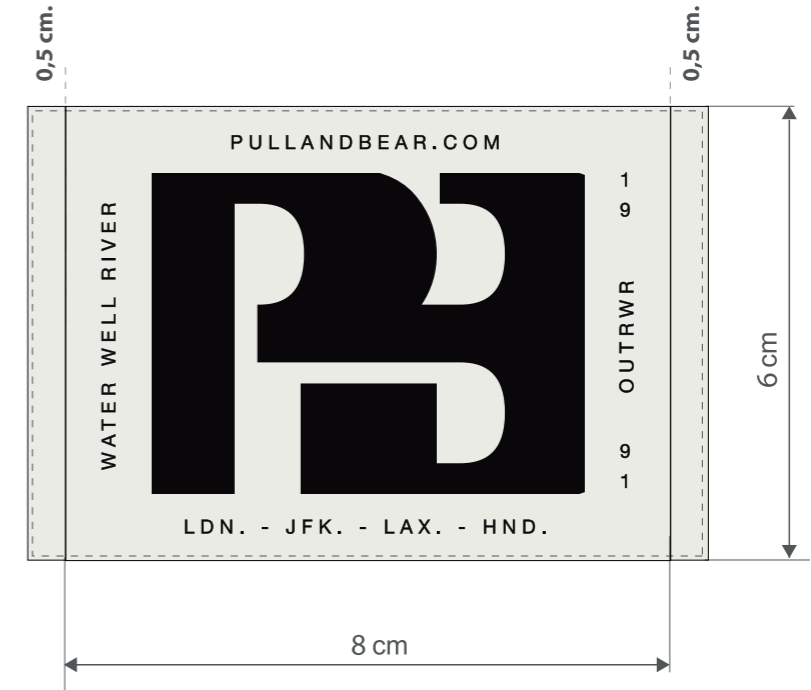

LABEL QUALITY:

Embroidery matte polyester

COLOR:

■ BLACK PROCESS MATTE

□ OFF WHITE

FONT:

GOTHAM LIGHT REGULAR 8 PTO
GOTHAM LIGHT REGULAR 14,5 PTO

LABEL QUALITY:

Embroidery matte polyester

COLOR:

□ OFF WHITE MATTE

■ BLACK PROCESS

FONT:

GOTHAM LIGHT REGULAR 8 PTO
GOTHAM LIGHT REGULAR 14,5 PTO

Artwork

Artwork by : linda

Product:ZARA

Size:

Front Color :

Update Date/content

1.

2.

THIS ARTWORK WILL BE GOING TO PRINT!

PLEASE LOOK IT OVER CAREFULLY & CONTINUE ROUTING TO THE NEXT DEPARTMENT IN A TIMELY MANNER