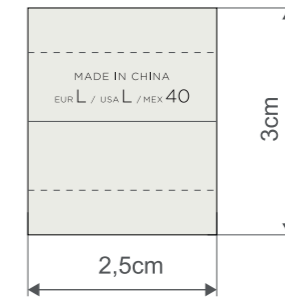

Artwork

Artwork by : linda

Product:ZARA

Size:

Front Color :

Update Date/content

1.

2.

THIS ARTWORK WILL BE GOING TO PRINT!

PLEASE LOOK IT OVER CAREFULLY & CONTINUE ROUTING TO THE NEXT DEPARTMENT IN A TIMELY MANNER

By signing off on this artwork you are indicating that you have looked over and approved all artwork for placement, content and dimensions and have shown and received approval from any and all other necessary persons within your department.

If changes are necessary, please indicate all changes on the artwork.