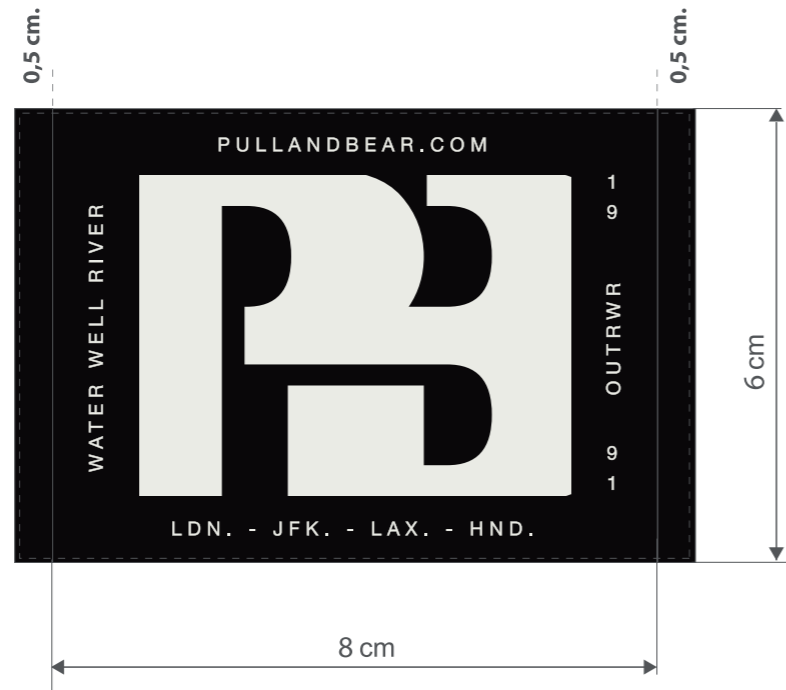

LABEL QUALITY:

Embroidery matte polyester

COLOR:

■ BLACK PROCESS MATTE

□ OFF WHITE

FONT:

GOTHAM LIGHT REGULAR 8 PTO
GOTHAM LIGHT REGULAR 14,5 PTO

LABEL QUALITY:

Embroidery matte polyester

COLOR:

□ OFF WHITE MATTE

■ BLACK PROCESS

FONT:

GOTHAM LIGHT REGULAR 8 PTO
GOTHAM LIGHT REGULAR 14,5 PTO

Artwork

Artwork by : linda

Product:ZARA

Size:

Front Color :

Update Date/content

1.

2.

THIS ARTWORK WILL BE GOING TO PRINT!

PLEASE LOOK IT OVER CAREFULLY & CONTINUE ROUTING TO THE NEXT DEPARTMENT IN A TIMELY MANNER