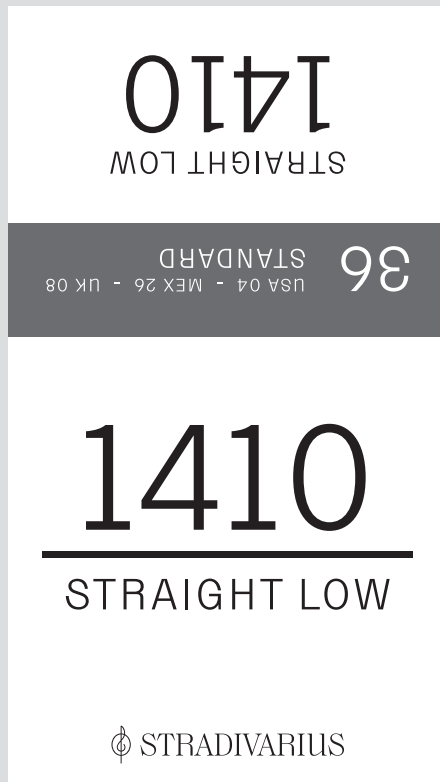

ND_35435-STANDARD

FRONT

BACK

● 19-4203 TPX

● 18-4006 TPX