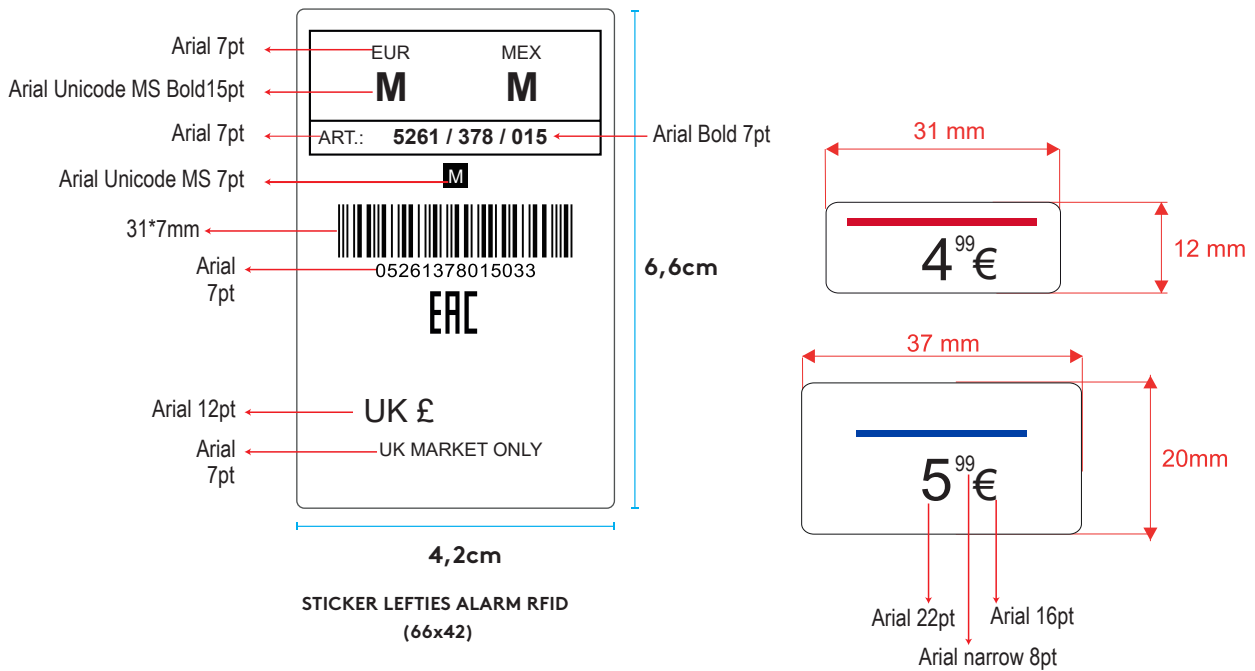

42x66mm

Artwork

Artwork by : yedda

Product: Lefties

Size: 42x66mm

Color : Pantone Black

— cut (横切线)

Update Date/content

1.	2.
3.	4.

THIS ARTWORK WILL BE GOING TO PRINT!