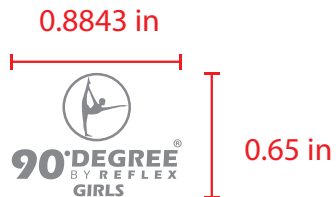

# \*90D-HLT049 - 0.65" HEIGHT -Updated

## \*90D GIRLS TODDLER\_HEAT TRANSFER LABEL

[ HEAT TRANSFER LABEL ]

**Color: Sliver (Reflective)**

**Font : QuickType**

**H: 0.65 in**

**W: 0.8843 in**

[ QUALITY ]

Must with stand 50 wash/dry cycles