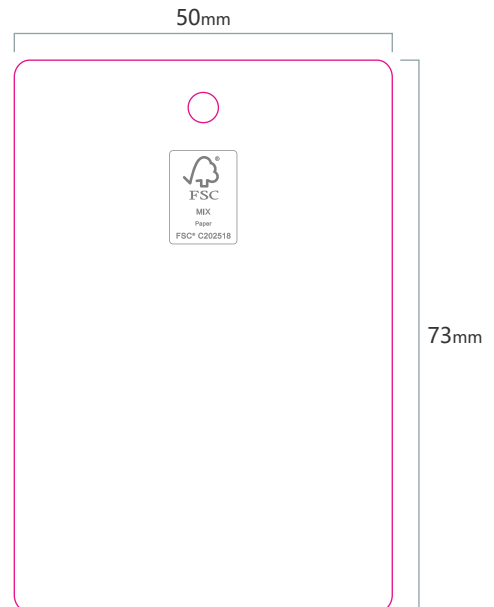

JU Faux Fur - Swing Ticket 50mm x 73mm

JJW-GE-CO-015

主题内容字体颜色和下方方框颜色都是 潘通色425U
最下方字体颜色FFFFFF

定量Fixed Data
固定位置 Fixed Location
FSC Logo

圆角round corner: 1.5mm

吊牌孔径Label hole diameter: 4 mm
距顶Distance from top: 4 mm

定量Fixed Data
字体Font: GT Pressura Mono Regular
大小Font Size: 8pt
行间距Line Spacing: 10pt
字间距Letter Spacing: -40
首行距孔Distance from the first line of text to the Tag hole: 18mm

定量Fixed Data
字体Font: GT Pressura Bold
大小Font Size: 12pt
行间距Line Spacing: 10pt
字间距Letter Spacing: 15
灰色区域高度 Height of the gray area: 15mm

可编辑画稿
Editable artwork

此款吊牌为定量画稿，无变量信息需要变更。
This hangtag is a fixed data artwork. No variable information needs to be changed.

Artwork

PO:	Item No(Reference #): JU Oversized Fit
Artwork by : Karen	Size: 50 x 73mm
Artwork date: 2026.1.6	Scale(artwork): 100%