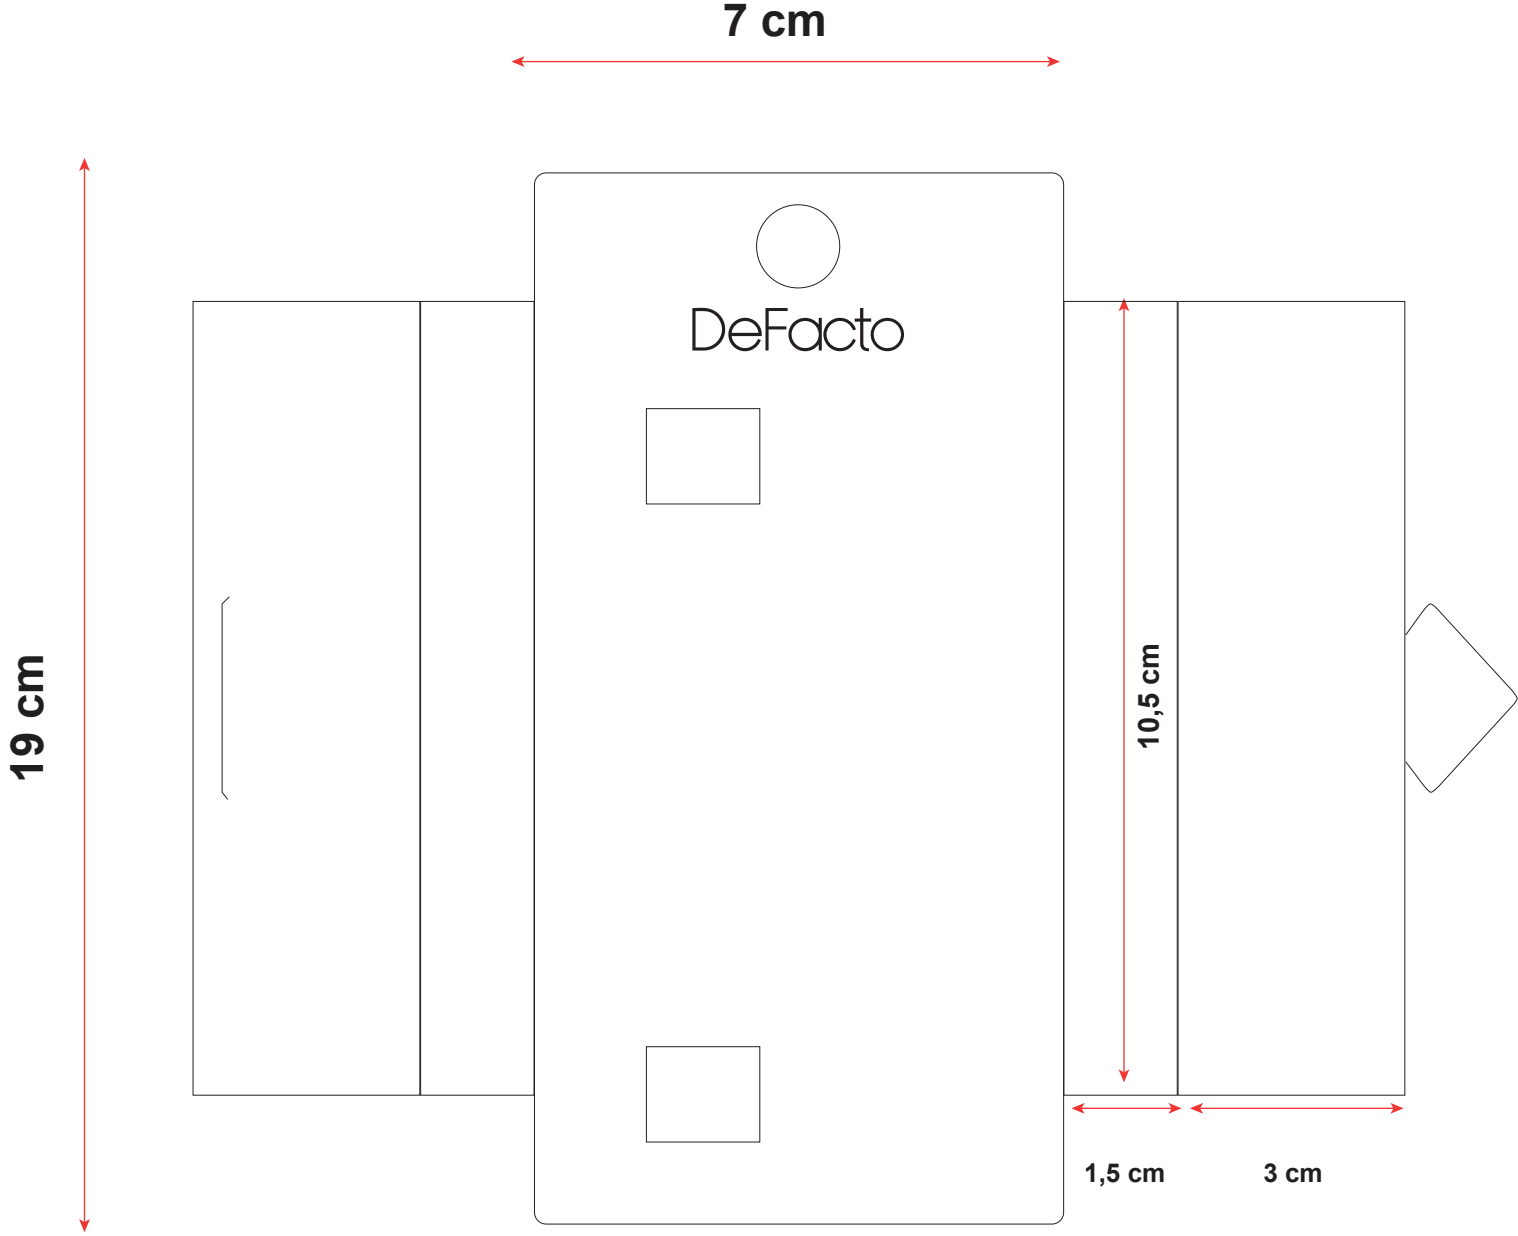

SEASON:

DESIGNER: Merve Polat

MODEL CODE:

GLASSES CARD

BUYER: Seren Bulut / Burçak Demiray / Kübra Demir

*LOGO COLOUR
black